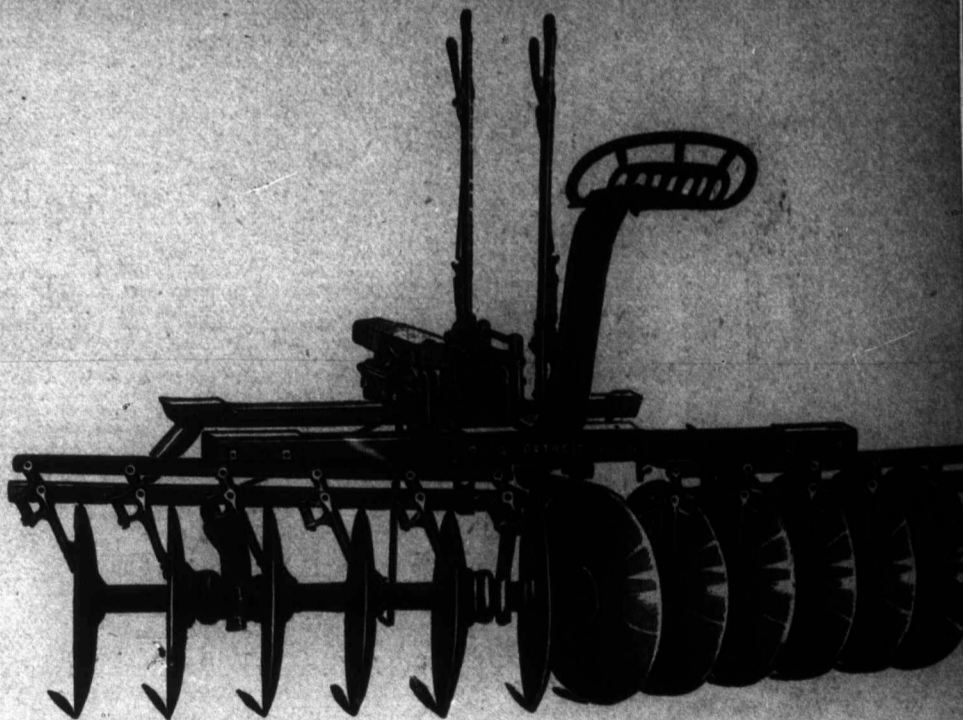

Head and Shoulders!

HOWERS. SORE. ENG. THE WINDSOR DISK.

The Largest Makers of Disk Harrows in Canada.

"Why" take a flimsy, cheap-made harrow when for a few dol-
lars extra you can buy the "Windsor," with ball bearings,
double levers, double steel frames, patented pole attachment,
etc. This harrow is Head and Shoulders above any other. All
sizes. See sample.

THE Frost & Wood Company
LIMITED.

Smith's Falls.
Toronto.
Winnipeg.