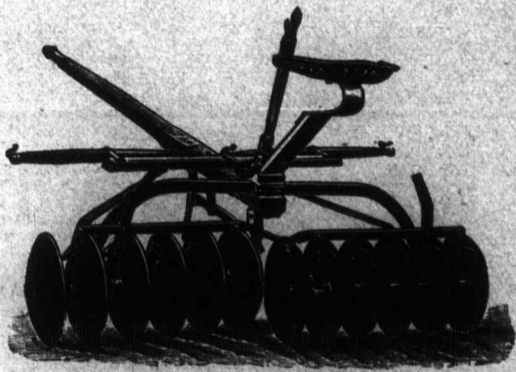

Machines That are Unequaled.

**CELEBRATED
GIANT SECTIONAL CULTIVATOR.**
Covered by Patents.
Made in Two Sizes—13 Teeth and 17 Teeth.

**REVERSIBLE
TOOTH POINTS.**
Interchangeable
For Broad Shear
Blades or
Weeders.

We Manufacture Our Own Spring Teeth from
the Best of Imported English Steel.

GIANT DISC HARROW.
Patented.

GIANT LINE OF

Cultivators, Seeders,
Disc Harrows,
Smoothing Harrows,
Grain Dills.

Have Made Their Name

GIANT DIAMOND SMOOTHING HARROW
All Solid Steel. Teeth Easily Adjusted or Re-
moved Without Loosening Frame Bars.
Teeth Never Get Loose.
Does the Very Best Class of Work.
Teeth and Bars Guaranteed All Steel.
Made in Two Sizes: 3 Sections, 45 Teeth; 4
Sections, 60 Teeth.

BINDER

**F
A
R
M
E
R
S
'
S**

TWINE

PURE MANILA, 650 FEET,
SPECIAL MANILA,
TIGER,
STANDARD.

Farmers! Don't be taken in. There is
none "just as good." These twines will not
bunch at the knotter, and a Binder will ruin
all day without stoppage, thus saving time,
annoyance and a "lot o' cussin'."