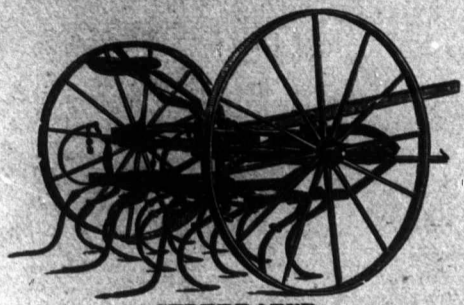

Machines That are Unequaled.

**CELEBRATED
GIANT SECTIONAL CULTIVATOR.**
Covered by Patents.
Made in Two Sizes—13 Teeth and 17 Teeth.

**REVERSIBLE
TOOTH POINTS.**
Interchangeable
For Broad Shear
Blades or
Weeders.

We Manufacture Our Own Spring Teeth from
the Best of Imported English Steel.

GIANT DISC HARROW.
Patented.

GIANT LINE OF

Cultivators, Seeders,
Disc Harrows,
Smoothing Harrows,
Grain Dills.

Have Made Their Name

BINDER

**F
A
R
M
E
R
S
'
S**

TWINE

PURE MANILA, 650 FEET,
SPECIAL MANILA,
TIGER,
STANDARD.

Farmers! Don't be taken in. There is
none "just as good." These twines will not
bunch at the knotter, and a Binder will ruin
all day without stoppage, thus saving time,
annoyance and a "lot o' cussin'."