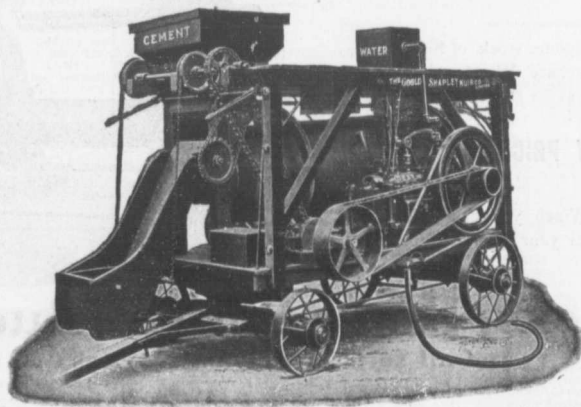

Ideal Automatic Concrete Mixers

The Only Successful Automatic Mixer Made

We also manufacture **Windmills, Tanks and Towers** for Waterworks, Fire Protection, Etc.

WE INVITE CORRESPONDENCE

GOOLD, SHAPLEY & MUIR COMPANY, LIMITED
BRANTFORD, CANADA