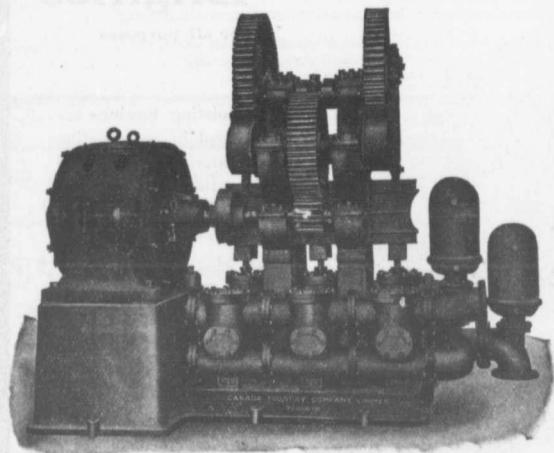

Triplex Power Pumps

Belted or Direct-Connected to
 Electric, Steam or Gas Motors

Highly recommended where a constant delivery of water under pressure is desired.

All styles and sizes for all duties.

A full line of waterworks' supplies carried in stock.

Write for Catalogue.

C. G. E. Motor Direct-Connected to Double Acting Triplex Pump.

CANADA FOUNDRY CO., Limited

Head Office and Works: TORONTO, ONT.

District Offices: MONTREAL HALIFAX OTTAWA WINNIPEG VANCOUVER ROSSLAND