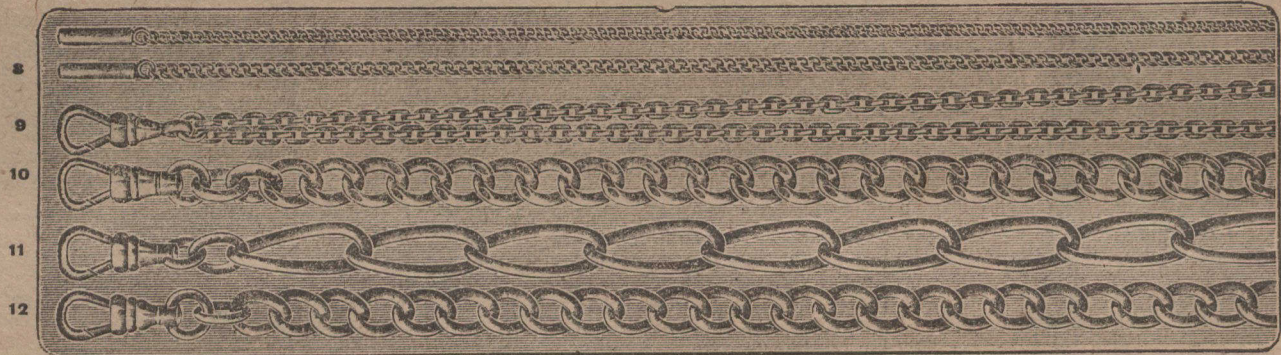

Shop in Toronto
Through Our Mail
Order Department.

THE
ROBERT

SIMPSON

COMPANY,
LIMITED

Money Refunded
if Goods are not
Satisfactory.

TORONTO.

Ladies' and Men's 10-Year Gold-Filled Chains, 98c.

These chains were purchased direct from the manufacturer. They are such chains as he makes for regular jewelry firms to sell at \$3 apiece. In solid gold exclusive dealers get \$10 to \$15 for same designs.

These are gold-filled but they are guaranteed by the makers and this store for 10 years.

N.M. 176—Ladies' Necklets numbers 7 and 8 are 16 inches long, soldered links. Curb pattern Ladies' Watch Chain number 9 is 48 inches long, bright or Roman finish. Men's Vest Chains numbers 10, 11 and 12 are full length (eleven inches), each link soldered. All above chains clearing at **98c** one price.....

Hemmed Pillow Cases.

The price at which we are offering these should put them in hundreds of homes, as a chance like this does not come every day. Sold only in six pair lots.

N.M. 177—12,000 pair hemmed pillow cases, torn sizes—not cut—made from good heavy bleached English cotton, free from dressing, two-inch hem, finished seam inside, carefully made even to the smallest detail. Sizes 42x36 or 45x36 inches. Special price for 6 pair..... **\$1.68**

Lustre Skirt Greatly Underpriced

N.M. 180—Ladies' Lustre Skirt, stylish and very popular, full side pleated skirt, trimmed with two rows of tucks around bottom, very full, sweep of 140 inches; colors black, navy, brown and cream. A garment that looks particularly well and will give great satisfaction in wear. Clearing price ... **\$3.25**