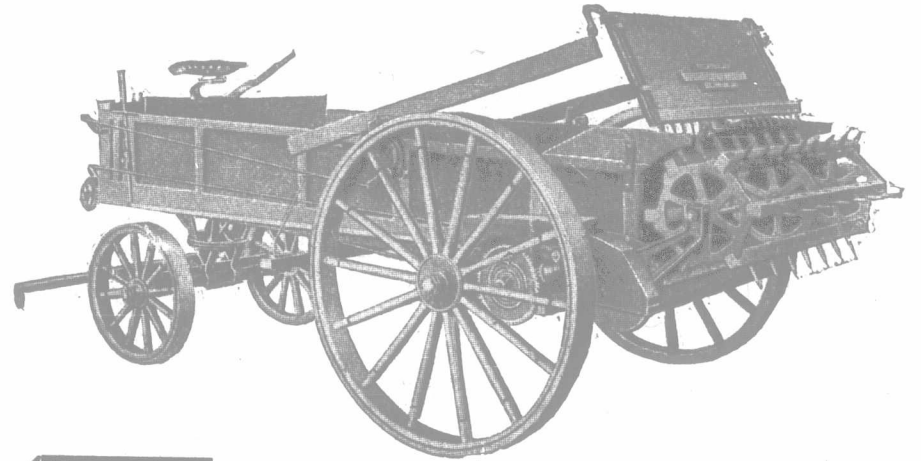

Saving and Application of Manure

The New Kemp Manure Spreader

Made by oldest manufacturers of Manure Spreaders in the world. Draft one horse lighter than any other Spreader built. Strongest Spreader built. Only Spreader equipped with J. S. Kemp's Patented Reversible, Self-Sharpener, Graded, Flat Tooth. Handles all kinds of material found on the farm, even clear gum or rotted material. This is the only Spreader that will do it satisfactorily. Write to-day for catalogue and J. S. Kemp's article on Saving and Application of Manure.

The W. I. KEMP COMPANY, Ltd., 552 Ontario St., Stratford, Ont.

Cockshutt Plow Co., Ltd., Selling Agents for Western Ontario.
Frost & Wood Co., Ltd., Selling Agents for Eastern Ontario and Maritime Provinces.

FRUIT FARMERS' ATTENTION!

"A Wonderful Result in Tree Planting which should interest every orchardist in the country was obtained last season on the Farm of Mr. C. A. Borden, Sheffield Mills, N. S., 1213 Young Trees were set out, the holes being dug by the use of 1/2 stick = 1/4 pound Stumping Powder. Every tree lived and grew, the truth of this statement can be vouched for by Mr. Borden, if anyone takes the trouble to make enquiry."

The Advertiser, Kentville, N. S. 15/4/13.

A TREE PLANTED IN A HOLE MADE WITH C.X.L. Stumping

will grow better than in a spade-dug hole. The ground is so pulverized that the roots can immediately expand in search of nourishment, retain moisture longer, and the surface is properly drained.

Also used for clearing land of stumps and boulders. If interested, write to-day for our illustrated booklet.

Canadian Explosives Limited
MONTREAL, P. QUE. VICTORIA, B.C.

PUMPING

With a "GOES LIKE SIXTY" Pumping Outfit

No more backaches. No more waiting for the wind. The Gilson 60 SPEED is the ideal pumping engine. It "GOES LIKE SIXTY." It is a portable power house, ready to operate your wash machine, cream separator, churn, electric light dynamo, wood saw, feed cutter, grinder, pulper, etc. It is mounted on wheels, complete with line shaft, five interchangeable pulleys, and universal pump jack. The only engine, fully equipped, ready to yield 100% service. A powerful, durable engine, built to last a lifetime. The simplest engine on the market. A child can operate it.

Write for full particulars and also catalogue of pumps, pump jacks, wood saws, etc.

Gilson Manufacturing Co.
303 York Street, Guelph, Ont.