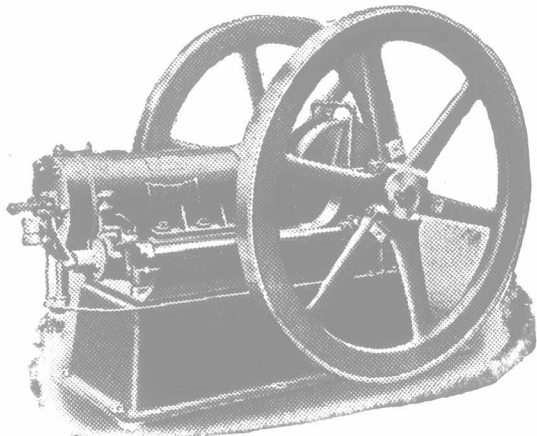

Livingston's Cake and Meal

have from 1/5 to 1/4 more real flesh-forming food value than other feeds. This has been proved by actual tests on the Livingston Farm. From the very first they fatten the cattle and better the milk.

Made by skilled experts, with every up-to-date manufacturing aid to help them—by the Old Patent Process, which cooks the food, insuring its keeping for any length of time and making it more easy to digest.

Neither too soft (which means waste), nor too hard (which hinders digestion)—the animal gets the full strength of each particle. Suppose you try them at once—they both

Save and Make Money

Talk to your dealer to-day about Livingston's Cake and Meal—or write us direct. Address: The Dominion Linseed Oil Co., Limited, Baden, Ontario.

THE "BARRIE" ENGINE

Stationary and portable, from 3 to 100 horse power. For gasoline, distillate, natural gas, city gas, or producer gas. It is a perfect running engine. Notice the balance and few moving parts. It is reliable and economical. Guaranteed to give entire satisfaction.

Good reliable Agents Wanted. Write for our terms.

BUILT BY

The Canada
Producer & Gas
Engine Co.

BARRIE, ONTARIO
CANADA.

Farm and Garden Handbook FREE!

The PLANET JR 1912 catalogue is an *instructive* and valuable handbook of short cuts to best results for farmers and gardeners *everywhere*—not simply a list of implements. It illustrates 55 latest-improved Planet Jr tools, showing many *in actual use*. 64 big, helpful pages. Write for it.

S L Allen & Co
Box 1108F Philadelphia Pa

Send postal today!

No. 11 PLANET JR Double Wheel Hoe, Cultivator, Plow and Rake works both sides of plants thoroughly and rapidly at one passage, until crops are 20 inches high. This fine tool has indestructible steel frame and steel leaf lifters.

No. 4 PLANET JR Combined Hill and Drill Seeder, Wheel Hoe, Cultivator, and Plow sows seed accurately and works quickly, easily, thoroughly. Wonderful all-round garden tool and money-saver.

WRITE FOR NAME OF OUR NEAREST AGENCY.