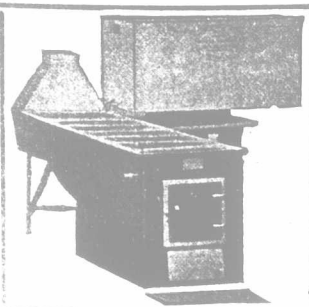

Perfect Maple Evaporator

Price low—quality high—product the best possible—the kind you like syrup—it retains its maple taste—all unnecessary expense and middlemen's profits cut out. Sold at a price the poorest man can buy. Every one guaranteed. Write for pamphlets and recommends. Do it now.

Steel Trough & Machine Co., Tweed, Ont.

OUR ENGINES PAY FOR THEMSELVES

IN FUEL SAVING and IN TIME SAVING!

They burn gas, gasoline, kerosene and distillates. They have no great cumbersome base and consequently are easily and quickly moved from one job to another about the farm. Write for information about new Free Trial Offer of our latest improved

GASOLENE ENGINES

Note the compactness for ease in handling! Note the pulleys on both sides! Write for facts regarding our new Slow Speed, High Duty Engine, the engine that gets up-to-date power from every quart of fuel—one that has the record for lowest upkeep cost—that is the quickest and easiest starter—has least vibration—perfect lubrication, steady power, least wear and tear. Mail us your name and address on a post card, today, giving us the size of engine you need and the use you will put it to. We make 1 1/2 to 5 1/2 h. p. single cylinder engines; 6 to 25 h. p. two cylinder; 30 to 50 h. p. four cylinder. Quick action on your part is demanded to get this free offer. Don't buy or order an engine until you investigate the TEMPLE MAKE. This is our 60th Year.

1 1/2 to 5 1/2 H. P. Single Cylinder   TEMPLE PUMP CO., 448 W. 16th St., CHICAGO   6 to 25 H. P. Two Cylinders

Cleanliness is next to godliness

That's why our Fibreware, Butter Tubs, Pails and Wash Tubs are so popular.

They are so easily kept clean, outlive many times ordinary Woodenware and are so tight, that once used always used.

THE E. B. EDDY COMPANY, LIMITED
HULL, CANADA