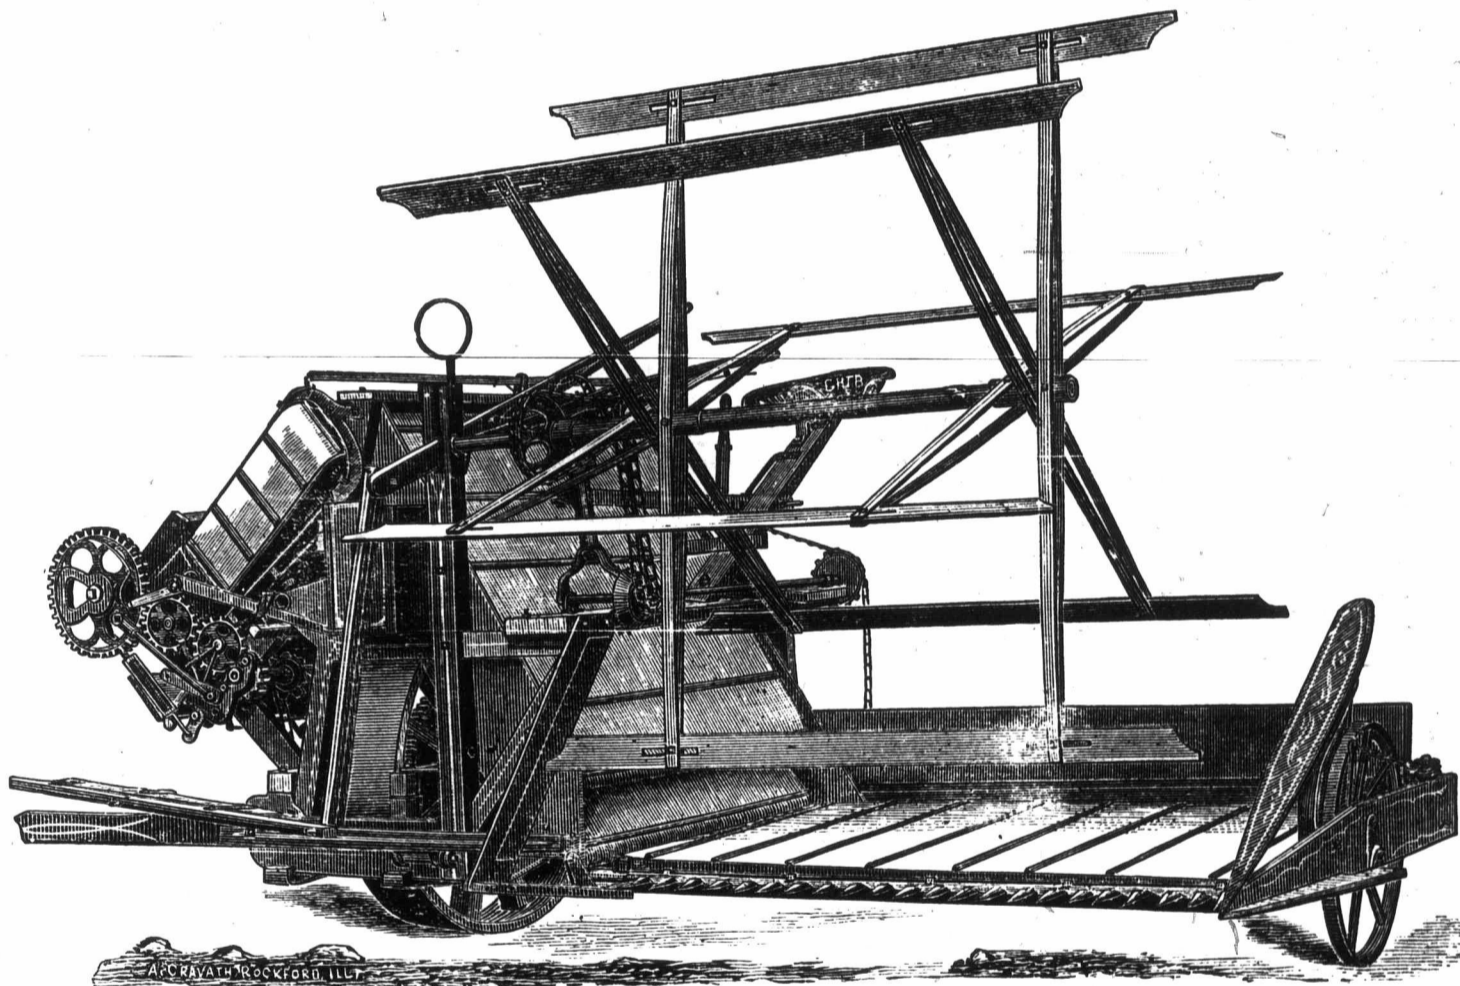

These Machines should be in the hands of every stock raiser or breeder.

The large size power cutter is capable of cutting a ton of fodder per hour, and the grain cracker twenty bushels per hour of any kind of coarse grain with six horse power.

Facts speak for themselves of the utility and profit of preparing food for stock.

PATTERSON & BRO.

THE RUSSIAN MULBERRY

Was brought from 49° north Lat. in Europe, and introduced into this country by Russian Menonites, many of whom settled in Nebraska several years ago. The trees are of a distinct variety, do not degenerate from the seed, are of rapid growth, and after the third year from the seed are continual bearers of a fine fruit, which much resembles the Blackberry in form and color, and is somewhat similar in taste.

YDE & MILES, DeWitt, NEBRASKA, U. S. A.

FOR SALE.

NEW PORTABLE AGRICULTURAL ENGINE & BOILER (Haggart make.)

NEVER USED. PRICES LOW. Address JAMES ROBERTSON & Co., Metal Merchants, Toronto, or Box 223 London 197-a

THE PLUMMER WAGON

MANUFACTURING COMPANY

LONDON, ONT., CANADA.

Ontario Veterinary College TEMPERANCE STREET, TORONTO.

The most successful Veterinary Institution in America. All experienced Teachers. Fees, Fifty Dollars per Session. Session 1882-3 begins Oct. 25th. Apply to the Principal, PROF. SMITH, V. S., Edin., TORONTO, CANADA. 301-1

GLOBE HARVESTER & TWINE BINDER.

REAR VIEW.

This is the only Harvester and Binder that will meet all Requirements of the Farmer.

Let every Farmer examine this Machine at the Toronto, Kingston and London Exhibitions.

Made only by the

GLOBE WORKS COMPANY, LONDON, ONT.

291 tf

1882

IPANY

Beast. NCE. hold the patent in the market

RLD.

on Engines

IAL BOILER

ing an Engine urchasers are ks and thori-ption. We use ILER PLATE, l. ds, cold water

LD

e everywhere. It has no equal.

art in sections burning out. rs of the great the large Colo-

ANADA.

2 0-11