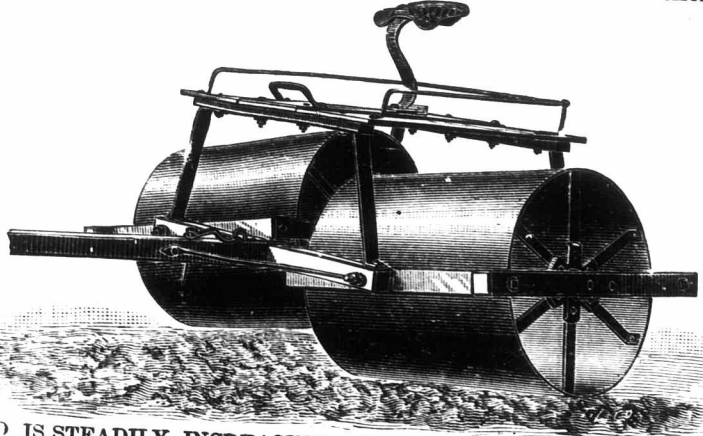

MEN WANTED—TO SELL FOR THE FONT-HILL nurseries of Canada, which have been increased to 700 acres; stock choice and complete in all lines; newest specialties; hardy Russian fruits, etc. Liberal pay weekly; can start men to work at once; first-class outfit free. Write without delay for particulars to Stone & Wellington, Nurserymen, Toronto, Ont.
309-f-OM

MICA ROOFING

USE
Mica Roofing
On all your Buildings.
It is Cheaper than Shingles.
Water Proof and Fire Proof.

USE
Mica Paint
To Repair Leaky Roofs.
Shingle, Iron or Tin Roofs painted with it will last twice as long.

RAPIDLY TAKING THE PLACE OF SHINGLES.

Is put up in rolls of 108 square feet each. 36 feet long by 3 feet wide, and costs 2 1/4c. per square foot, thus affording a light, durable and inexpensive roofing suitable for buildings of every description, and can be laid by ordinary workmen. One man will lay ten square in a day, which brings the cost of Mica Roofing again. Orders and correspondence answered promptly.

HAMILTON MICA ROOFING CO.

309 y-OM Office—108 James Street North, HAMILTON, ONT.

THE DALE PIVOTED LAND ROLLER

(Patented.)
A STEEL ROLLER, THE DRUMS OF WHICH OSCILLATE ON PIVOTS AND ADAPT THEMSELVES TO THE UNEVENNESS OF THE GROUND.

Its points of advantage are too many to enumerate. Some of them are:

The bearings are the only wearing parts and are guaranteed to last from Ten to Fifteen Years, and can be replaced at a nominal cost.

It rolls all the ground, no matter how rough. There is no axle shaft, no strain, and consequently no wear. It is easily rolled between the drums.

THE DEMAND IS STEADILY INCREASING. IT IS UNANIMOUSLY RECOMMENDED BY THOSE FARMERS WHO HAVE USED IT. Orders are now being booked for the fall trade. Description and price furnished on application to.

T. T. COLEMAN, SOLE MANUFACTURER, SEAFORTH.
307-y-OM