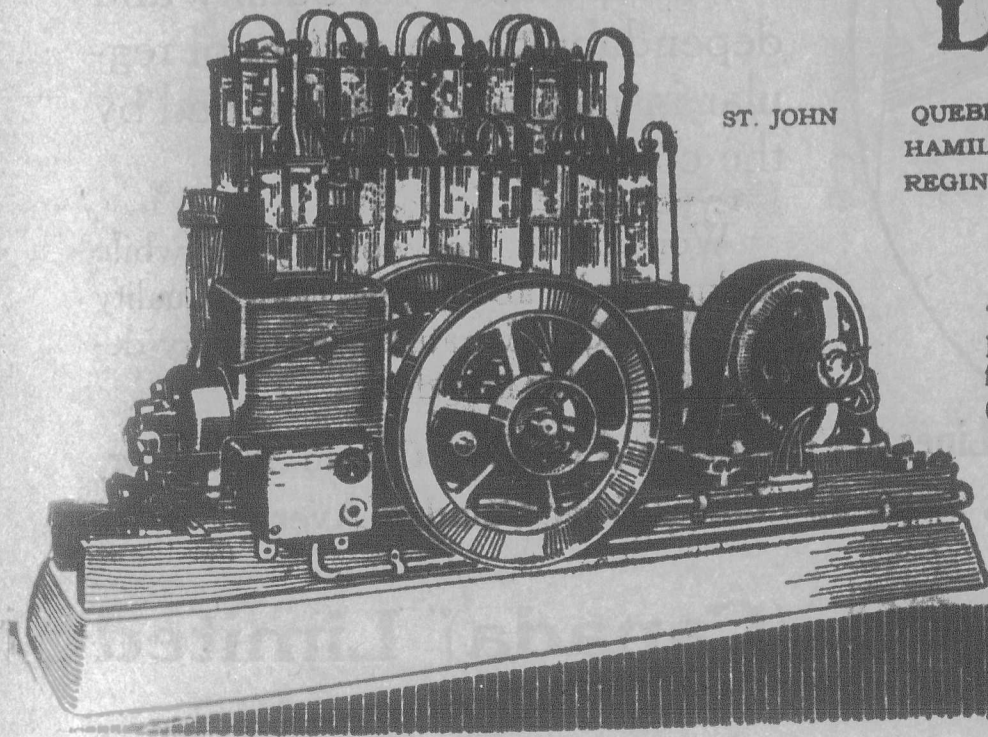

The Canadian Fairbanks-Morse Co. Limited

ST. JOHN	QUEBEC	MONTREAL	OTTAWA	TORONTO
	HAMILTON	WINDSOR	WINNIPEG	
	REGINA	SASKATOON	CALGARY	
		VANCOUVER	VICTORIA	

40-Light Plant meets power needs of average farm. Also made in 65, 100 and 200-Light sizes.

Cut Coupon Here
The Canadian Fairbanks-Morse Co., Limited
Send me, without obligation, the catalogue of Fairbanks-Morse "F" Power and Light Plant.

Name _____
Address _____

66 F. A.