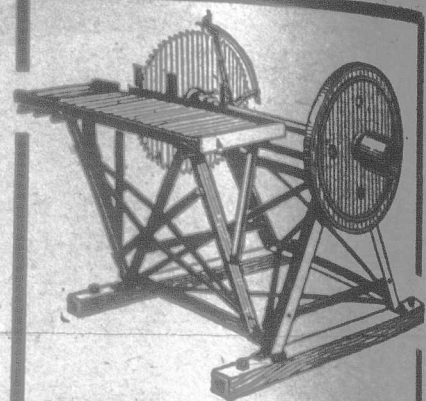

"GUTTA PERCHA" TIRES

"CROSS" TREAD (NON-BRID)

"The Tires that Give Satisfaction"

Gutta Percha & Rubber, Limited.
Head Offices and Factories, TORONTO, ONT.
Branches in all Principal Cities in Canada.

"RIBBED" TREAD

THE LUNDY SAW FRAME

is of extra heavy steel, well braced, ensuring rigidity. The 17-inch balance wheel, weighing 80 lbs., gives a smooth, steady running only found in the Lundy.

A feature appreciated by all operators is the guard that is adjustable to any sized blade from 20" to 30". The roller on the tilting table for convenience in handling long poles is something you will find mighty useful. There are adjustable, dustproof bearings on the line shaft. These Saw Frames are all Lundy built, and contain the best material that money can buy. Only \$52 f.o.b. Toronto.

Saw Blades may be had from 20" to 30" with any size hole. The following prices are f.o.b. factory, and terms are cash with order.

SAW BLADES:

20-in. Saw Blade.....	\$ 6.30
22-in. ".....	7.25
24-in. ".....	8.35
26-in. ".....	9.80
28-in. ".....	11.40
30-in. ".....	12.65

Write if you want further particulars.

A. R. LUNDY
251 King St. W. TORONTO

Tractors and Threshers

WATERLOO BOY

The Simplest, most Accessible, most Powerful 3-plow Tractor on the market. Suitable for hauling 3 plows, Threshing, Silo Filling and General Farm Work.