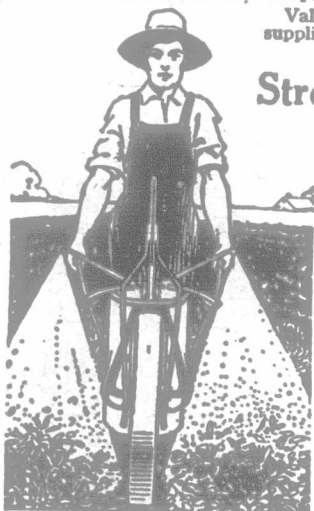

Two-Row Sprayer

Strong Testimony for O-K-Spra

That the O-K-Spra stands up and justifies every claim we make for it is clearly shown by unsolicited evidence. Every letter is favorable, and sometimes glowing in its praise. Here's a sample:

Gentlemen:—Enclosed you will find express order for which send to my address, Paris, Ont., one of your O-K-Spras with curved lance, non-clog nozzle. We have used the one we secured from you some weeks ago and find it is very satisfactory and have decided to send one to our summer home in Muskoka, for use in our garden there. Yours truly,
—John Penman, Paris, Ont.

CANADIAN POTATO MACHINERY COMPANY
54 STONE ROAD, GALT, ONTARIO

Makers of the O-K Canadian Four-Row Sprayers and the famous O-K Potato Planters and Diggers.

"Made of Mileage."