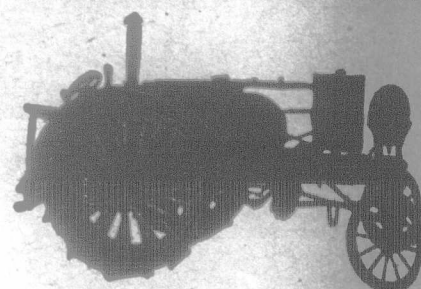

THE LUNDY SAW FRAME

is of extra heavy steel, well braced, ensuring rigidity. The 17-inch balance wheel, weighing 80 lbs., gives a smooth, steady running only found in the Lundy.

A feature appreciated by all operators is the guard that is adjustable to any sized blade from 20" to 30". The roller on the tilting table for convenience in handling long poles is something you will find mighty useful. There are adjustable, dustproof bearings on the line shaft. These Saw Frames are all Lundy built, and contain the best material that money can buy. Only \$52 f.o.b. Toronto.

Saw Blades may be had from 20" to 30" with any size hole. The following prices are f.o.b. factory, and terms are cash with order.

SAW BLADES:

20-in. Saw Blade.....	\$ 6.30
22-in. ".....	7.25
24-in. ".....	8.35
26-in. ".....	9.80
28-in. ".....	11.40
30-in. ".....	12.65

Write if you want further particulars.

A. R. LUNDY
251 King St. W. TORONTO

Tractors and Threshers

WATERLOO BOY

The Simplest, most Accessible, most Powerful 3-plow Tractor on the market. Suitable for hauling 3 plows, Threshing, Silo Filling and General Farm Work.