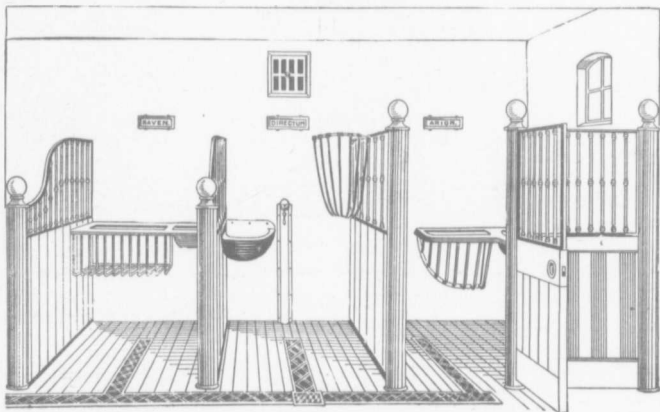

STABLE FITTINGS

IN
Cast Iron, Wrought Iron
and Brass

SHOWING STABLE INTERIOR

COMPLETE LINE KEPT IN STOCK

WRITE FOR ILLUSTRATED CATALOGUE

We are also the largest manufacturers in Canada of the following lines :

- Hot Water Boilers
The "Daisy," Viking and others
- Low Pressure Steam Boilers
The "Viking"
- Soil Pipe and Fittings
- Iron Pipe Fittings for Water and Steam

Warden King, Limited
Manufacturers - - Montreal