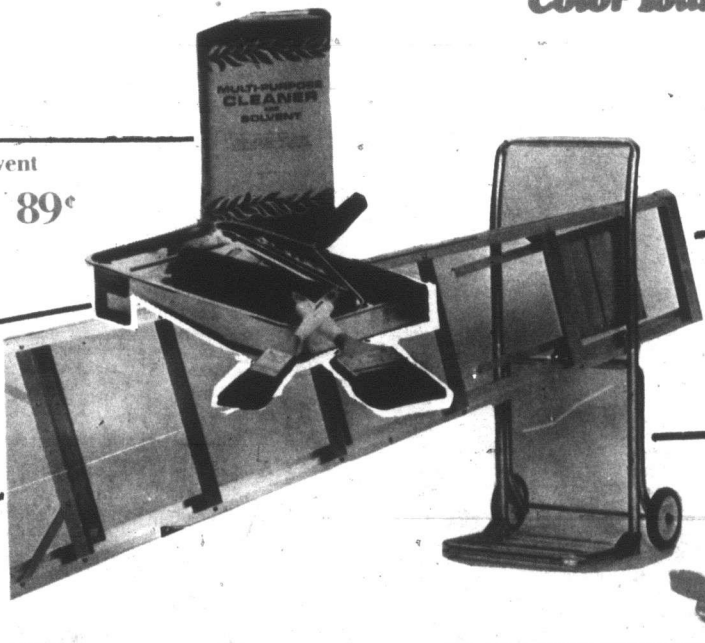

**House and Trim Enamel
Exterior Acrylic Latex**

List price \$12.90

Color Your World 6⁴⁵ gal.

Cleaner
and Solvent
89¢

Rubberset metal tray
and roller
sug. list price 1.89
94¢

Simms brush
package
sug. list price 7.69
4⁹⁹

Aluminum stepladder
sug. list price 23.95
11⁹⁵

Aluminum carry-all cart
sug. list price 9.95
4⁹⁹

Matador brush
Suggested list price 6.70
4⁶⁹

**Color
Your
World**

**5454 Dundas Street, West
just east of Highway 27**