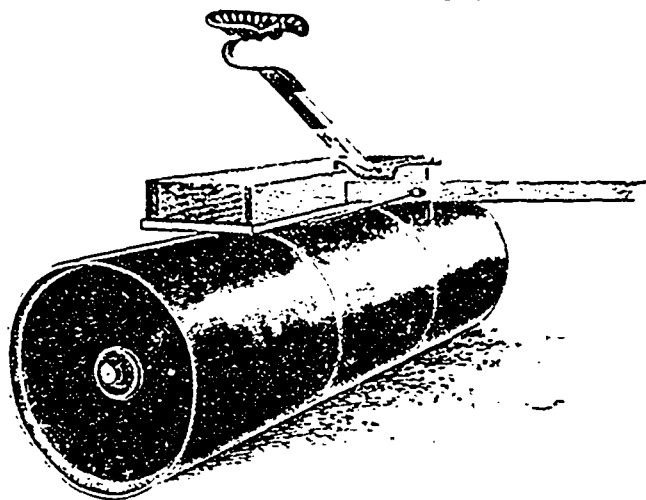

## PLOUGHS

Work Easiest

All cast repairs have our name and address in full. Last twice as long.

### 2-Drum Land Roller

27 and 30 inches diameter. 5, 6, 8 feet long. All Land Rollers have solid steel ends. The greatest improvement. No stones to rattle. No dirt to rust and rot.