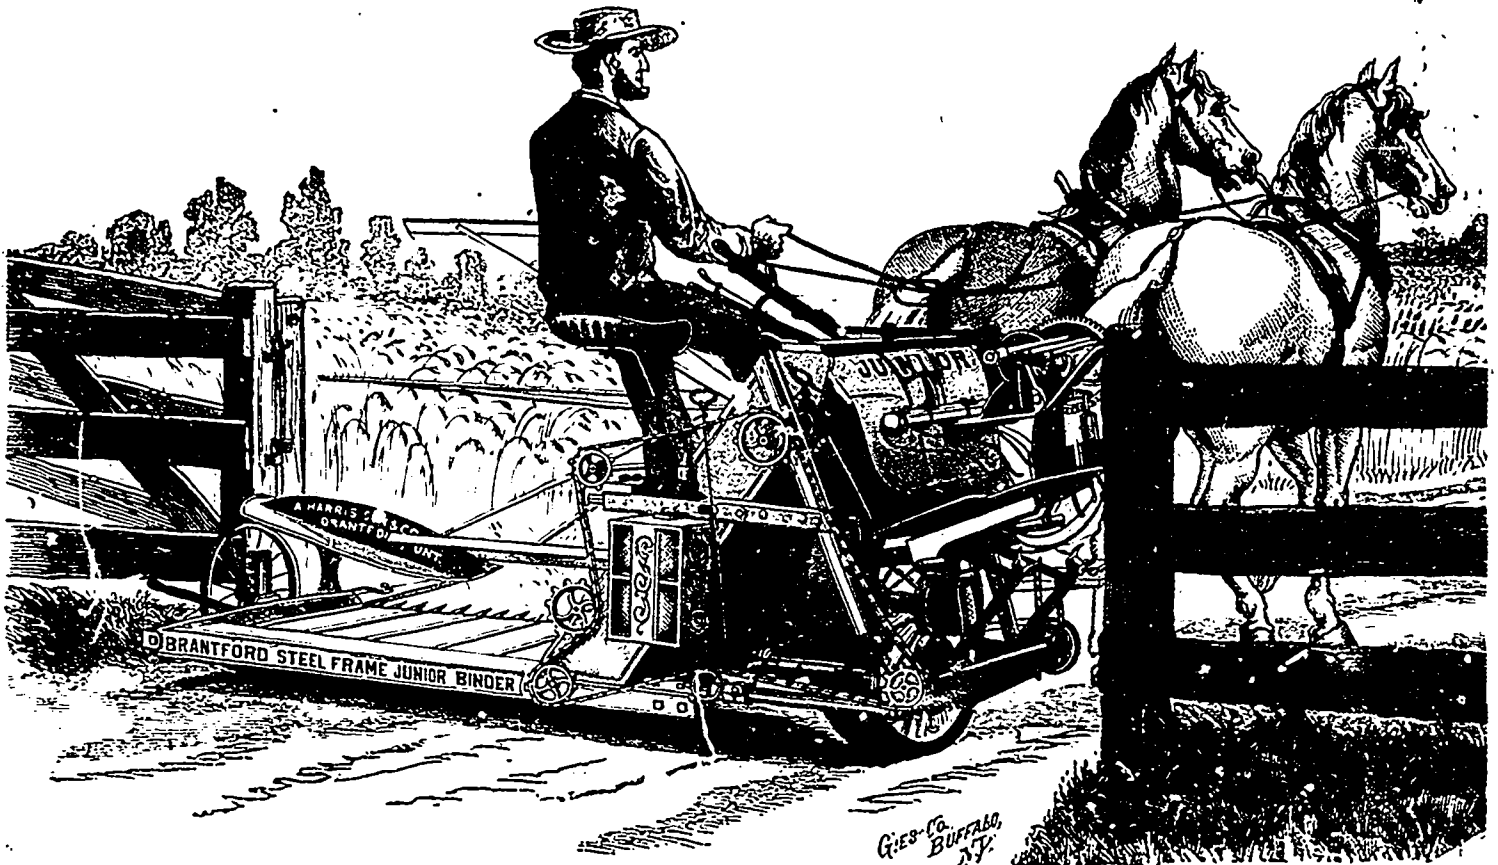

THE BRANTFORD LIGHT STEEL BINDER.

HARVEST SCENE, WITH THE BRANTFORD LIGHT STEEL BINDER.

STOP AND THINK!

If you are going to buy a Self-Binder, consider the following points of superiority in "The Brantford Light Steel Binder:"

- It is the surest to tie.
- It ties the tightest knot.
- It does not require adjustment.
- It is the simplest Binder.
- It is the easiest to manage.
- It is light in draft.
- It is the strongest Binder.
- It has more steel than others.
- It has the handiest reel.
- It has the best cutting apparatus.
- It has a new steel sheaf carrier.
- It runs quiet and still.
- It can be instantly folded.
- It has removable boxes.
- It has a steel protecting plate.
- It has a steel knotter pinion.
- It has steel frame extensions.
- It has steel pole extension.
- It has steel breast plate.
- It has steel drive wheel.
- It has a splendid tilt.
- It is the best constructed Binder.
- It is the best finished Binder.

SPRING FAIRS

The Spring Fairs are now over, and "The Brantford Light Steel Binder" has gained new laurels and won new victories.

Farmers are sometimes induced by the representations made to them, to place orders for machines that have not been tested, and which they have never seen. All sorts of stories are told them, and in most cases, "The Brantford" is made the subject of comparison. Such stories are sometimes believed, but as soon as "The Brantford Binder" is seen and examined all these plausible tales are scattered to the wind.

In every point "The Brantford" leads, and competent judges always award the Palm of Merit where it justly belongs. Don't be deceived, "The Brantford" is the leading machine of the age, and you should not delay in placing your order for one.