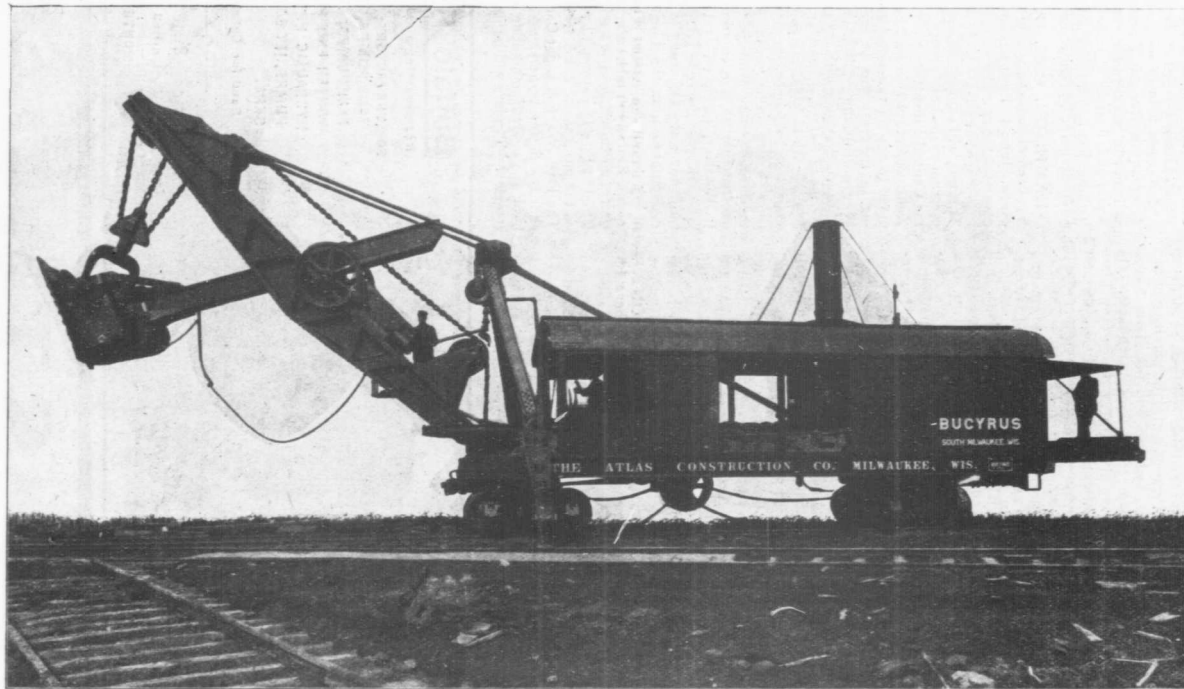

BUCYRUS STEAM SHOVELS ARE THE BEST

RAILROAD PILE DRIVERS, RAILROAD CRANES, LIGHT LOCOMOTIVES, DUMP CARS, HAND CARS, TRACK TOOLS, ROCK CRUSHERS, CONCRETE MIXERS, HOISTING ENGINES, WIRE ROPE AND FITTINGS.