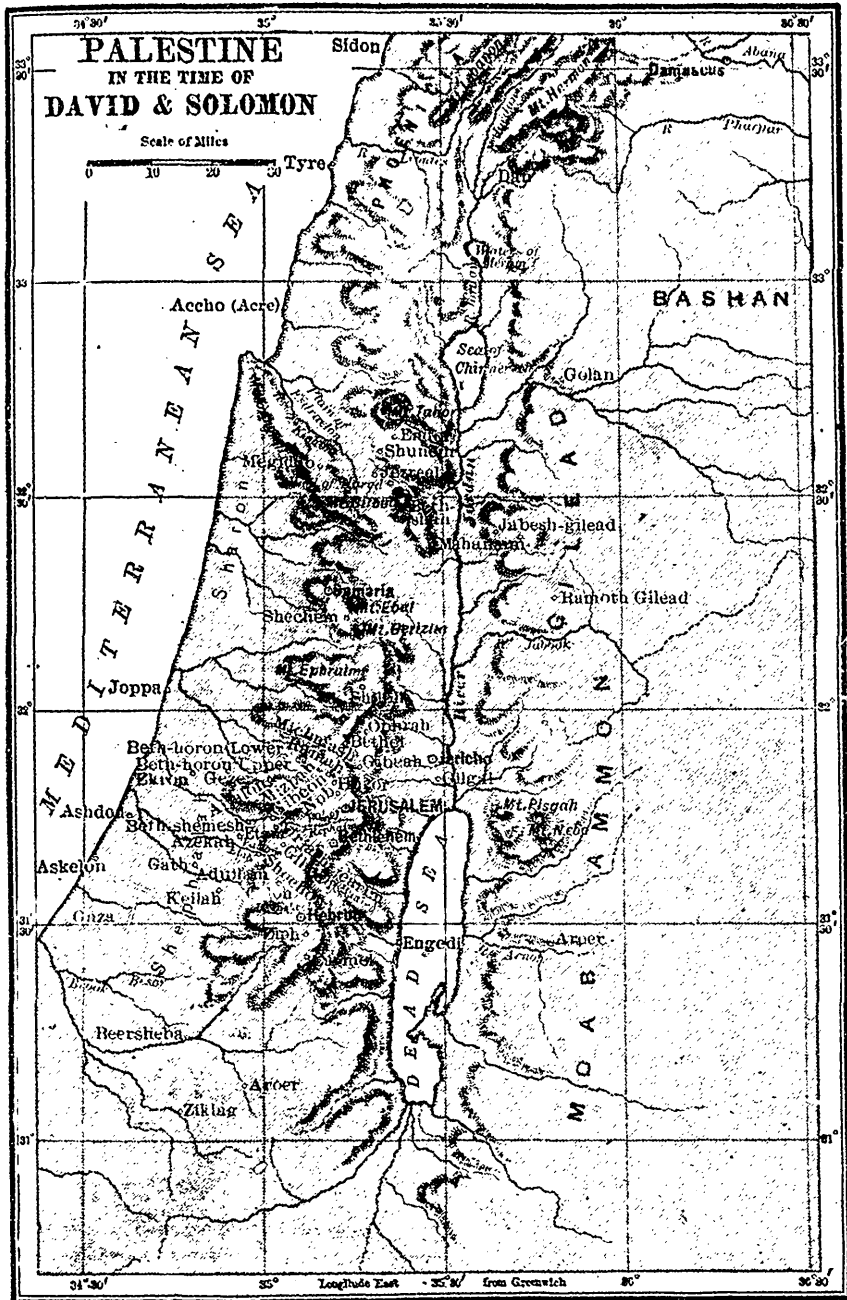

PALESTINE IN THE TIME OF DAVID & SOLOMON

Scale of Miles

34° 30' 35° Longitude East 36° from Greenwich 31° 30' 32° 30' 33° 30'