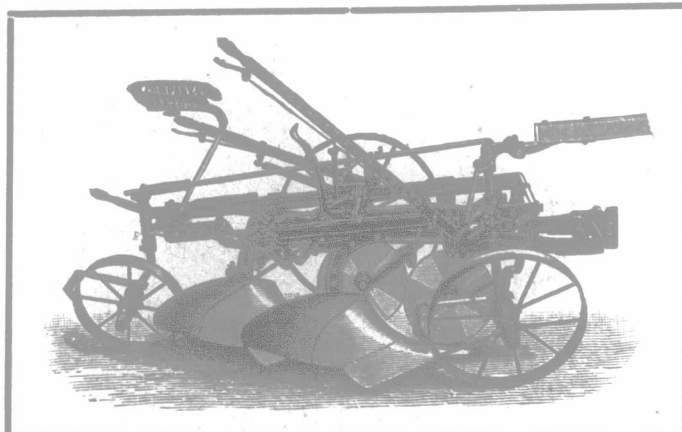

"EVERY PLOW WARRANTED."

Cockshutt New Jewel High-lift Gang

TWO SIZES---24 AND 28 INCHES WIDE.

A GANG FOR UP-TO-DATE CANADIAN FARMERS, MANUFACTURED BY UP-TO-DATE CANADIAN MAKERS.

WITH FOOT LIFT OR HIGH LIFT, OR BOTH TOGETHER.

This plow is strongly built, perfectly constructed, easily handled. For further information see the NEW JEWEL itself. Our prices are right. Write for our Catalogue.

Cockshutt Plow Co., Ltd.

FACTORY: BRANTFORD, ONT.