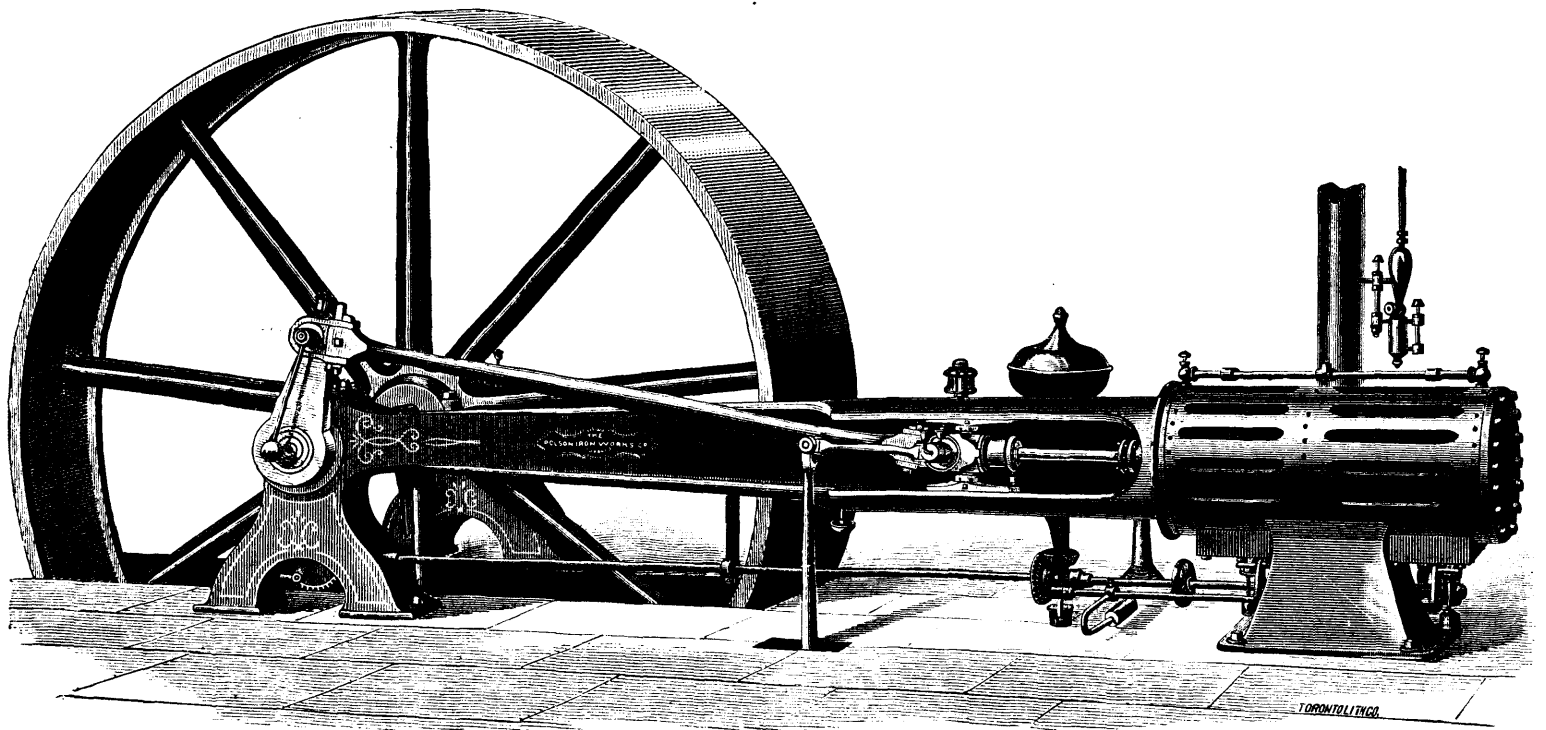

.. THE ..

POLSON IRON WORKS

TORONTO, - - CAN.

The Best Equipped Boiler and
Engine Works in Canada.

STEEL BOILERS

We Manufacture The Brown Automatic Engine, Single, Compound and
Triple Marine Engines.

HOISTING and MINING ENGINES

Steam Yachts and Launches of Every Description.

Esplanade, Foot of Sherbourne St., TORONTO