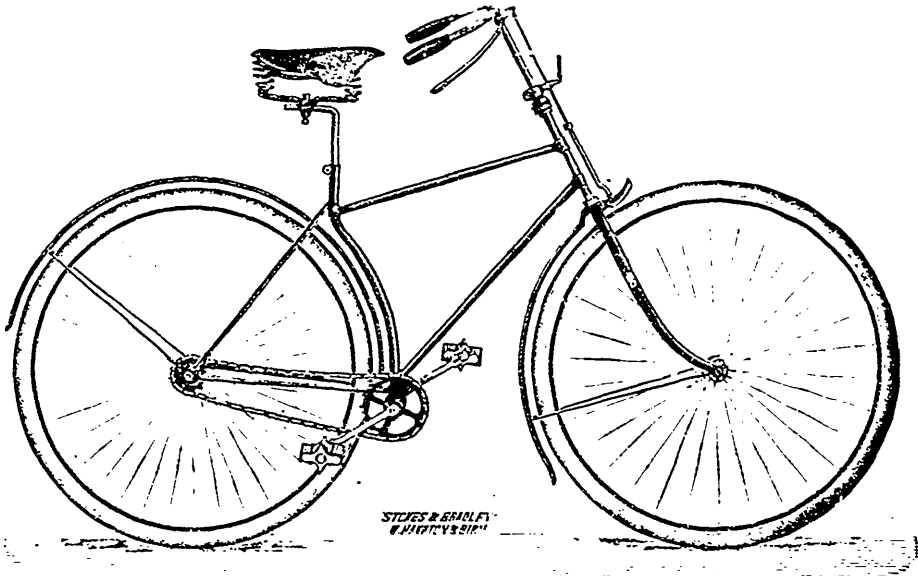

THE  
WHEEL  
OF THE  
Season.

**Solid, Cushion, Pneumatic**  
DIAMOND FRAMES, CROSS FRAMES, LADIES' MACHINES.

MODEL "C" CUSHION TYRE.

List Price, \$140.      Our Price, \$115.

Model "A," Solid Tyre, \$115 00	Model "D," Solid Tyre, \$90 00	Model "H," Solid Tyre, \$75 00
" "B," " " 105 00	" "F," " " 85 00	1st Quality Cushion Tyre, \$12.00 extra
" "C," " " 105 00	" "G," Cushion Tyre 95 00	2nd " " 9.00 "