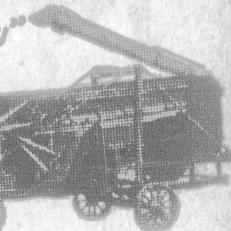

38

YOUR FARM

without charge,
try out on his

atalogue, and
ING CO., LTD.
uelph, Ont.

ful—Light-Running Thresher

-Laker. Be independent of the
...a free of wood. Do your thresh-
...with a 6 to 12 h.p. Engine and the
...ning Gilson Thresher. Furnish
...lower. Send for full particulars.
CTURING COMPANY LTD.
... Guelph, Ontario

...MERS!

Shavings

...ed price your station.
...Y NOW.

...Sons Limited, Toron
...lished 1851