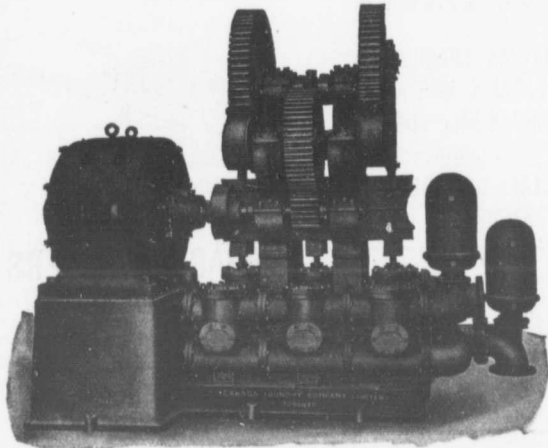

Triplex Power Pumps

Belted or Direct-Connected to
Electric, Steam or Gas Motors

Highly recommended where a constant delivery of water under pressure is desired.

All styles and sizes for all duties.

A full line of waterworks' supplies carried in stock.

Write for Catalogue.

C. G. E. Motor Direct-Connected to Double Acting Triplex Pump.

CANADA FOUNDRY CO., Limited

Head Office and Works: TORONTO, ONT.

District Offices: MONTREAL HALIFAX OTTAWA WINNIPEG VANCOUVER ROSSLAND