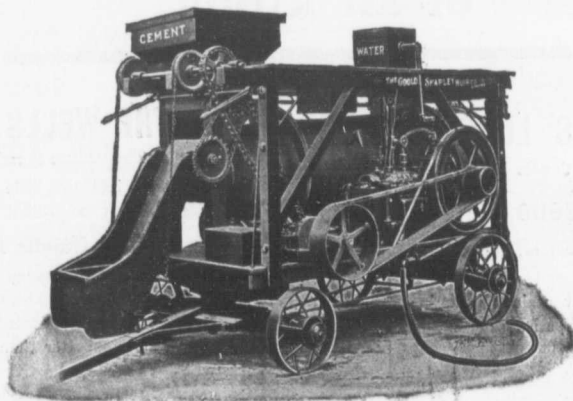

Ideal Automatic Concrete Mixers

The Only Successful Automatic Mixer Made

We also manufacture **Windmills, Tanks and Towers** for Waterworks, Fire Protection, Etc.

WE INVITE CORRESPONDENCE

GOOLD, SHAPLEY & MUIR COMPANY, LIMITED
BRANTFORD, CANADA