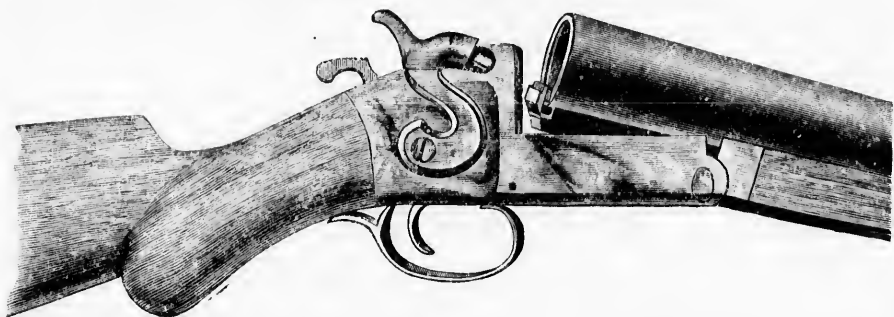

The "Premier."

The new Single Breech Loading Shot Gun, new and improved model.

The "Premier," as shown in above cut, possesses the following improvements:—Pistol grip, well finished walnut stock, rebounding lock, patent fore end, automatic shell ejector. It has also the new and popular top lever action; the action, lock, and mountings are handsomely *case-hardened*, adding greatly to the strength and appearance. The barrels are of the best decarbonized blued steel, same as used in \$15.00 Breech Loaders, and is Full Choke Bored, which is a guarantee of accuracy. The parts are all interchangeable and the workmanship A No. 1. This is one of the finest finished and smoothest working guns we have ever sold for the price. Have put the price at a very low figure—within reach of all. 12 gauge, 30 and 32 inch barrel, weight 6½ to 7 lbs. Satisfaction guaranteed.

Price, only\$16.00.

The "Champion" single Breech Loader.

No. 50.—"NEW CHAMPION." Top Snap action, operated either to right or left, re-bounding lock, checkered pistol grip, patent fore end, nickel trimming, plain barrel. Highly recommended for close shooting. Special reduced price\$16.00.

No. 51.—"NEW CHAMPION." Twist barrels, re-bounding lock, checkered, pistol grip, patent fore end, nickel trimming; a magnificent gun; shooting qualities guaranteed; 12 gauge. Special reduced price..\$18.00.