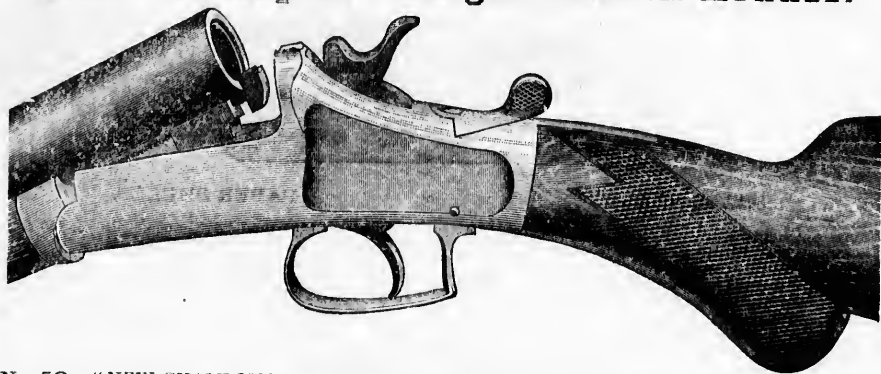

The "Premier."

The new Single Breech Loading Shot Gun, new and improved model.

The "Premier," as shown in above cut, possesses the following improvements:—Pistol grip, well finished walnut stock, rebounding lock, patent fore end, automatic shell ejector. It has also the new and popular top lever action; the action, lock, and mountings are handsomely *case-hardened*, adding greatly to the strength and appearance. The barrels are of the best decarbonized blued steel, same as used in \$15.00 Breech Loaders, and is Full Choke Bored, which is a guarantee of accuracy. The parts are all interchangeable and the workmanship A No. 1. This is one of the finest finished and smoothest working guns we have ever sold for the price. Have put the price at a very low figure—within reach of all. 12 gauge, 30 and 32 inch barrel, weight 6½ to 7 lbs. Satisfaction guaranteed.

Price, only\$16.00.

The "Champion" single Breech Loader.

No. 50.—"NEW CHAMPION." Top Snap action, operated either to right or left, re-bounding lock, checkered pistol grip, patent fore end, nickel trimming, plain barrel. Highly recommended for close shooting. Special reduced price\$16.00.

No. 51.—"NEW CHAMPION." Twist barrels, re-bounding lock, checkered, pistol grip, patent fore end, nickel trimming; a magnificent gun; shooting qualities guaranteed; 12 gauge. Special reduced price..\$18.00.

CHAMPION.

No. 52.—"NEW CHAMPION." Single Breech-loading Shot Gun, side snap action, fine decarbonized steel barrels, nickel plated frame; highly recommended; shooting, first class. Furnished in 12 gauge. Price only.....\$14.00.