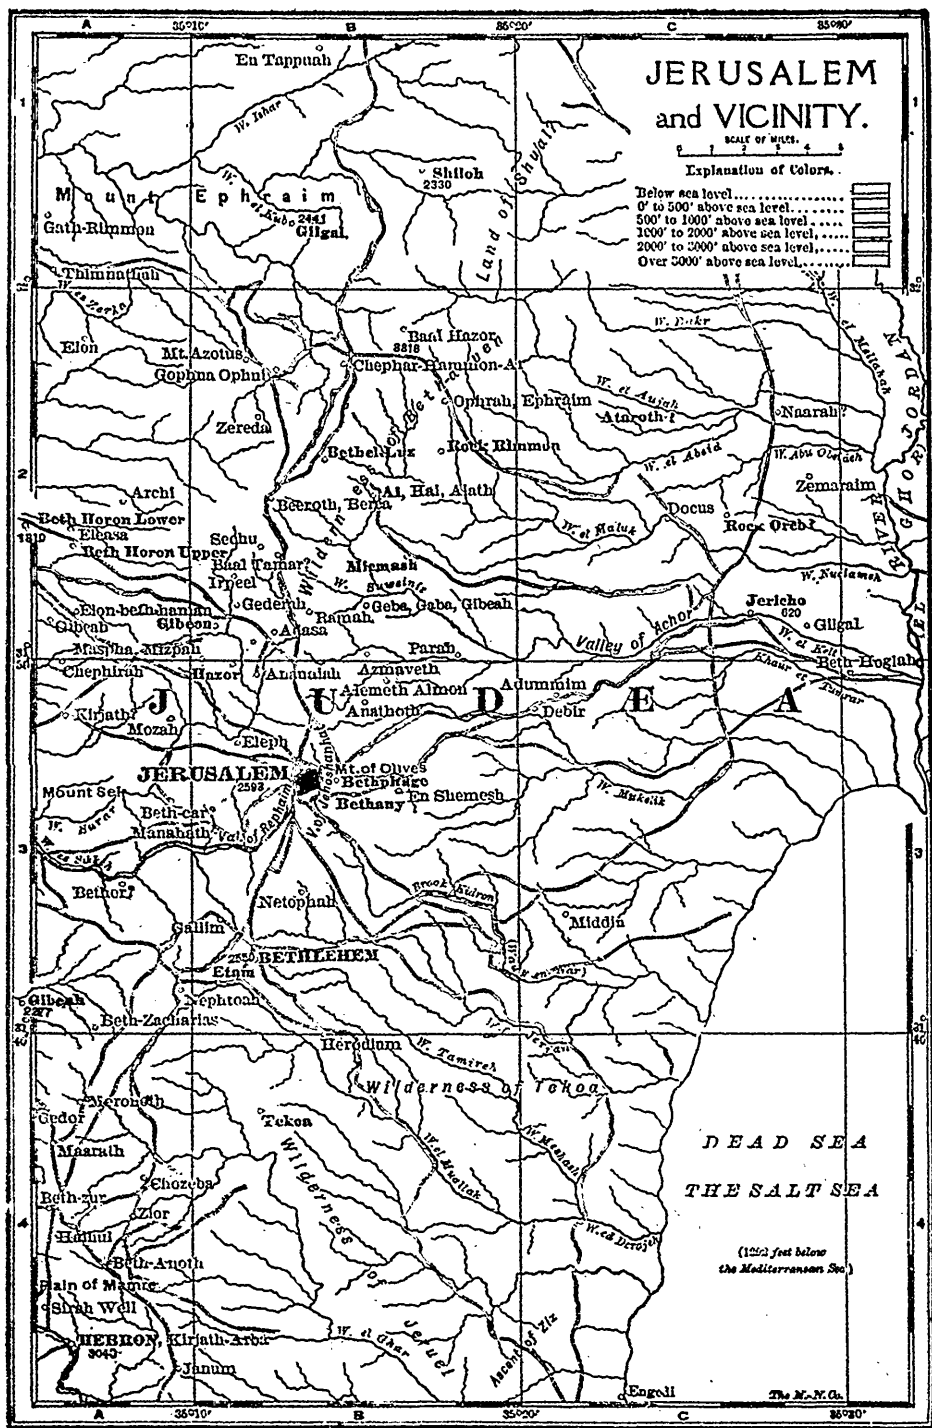

JERUSALEM and VICINITY.

SCALE OF MILES.

Explanation of Colors.

Below sea level.....	
0' to 500' above sea level.....	
500' to 1000' above sea level.....	
1000' to 2000' above sea level.....	
2000' to 3000' above sea level.....	
Over 3000' above sea level.....	

DEAD SEA
THE SALT SEA

(1262 feet below
the Mediterranean Sea)

Engedi The N.-W. Co.