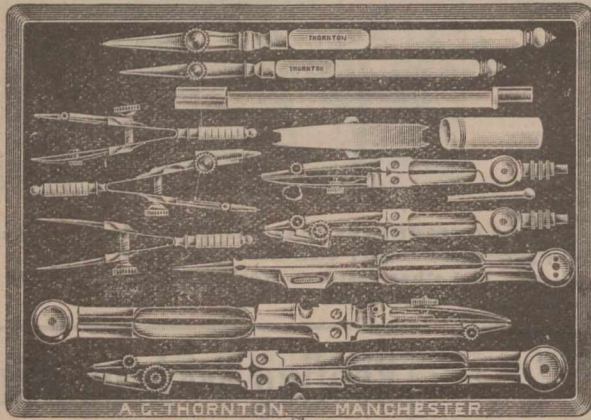

DRAWING AND SURVEYING INSTRUMENTS, ETC.

English Make - The Latest, Best and Cheapest.

The Ideal Cases.

No. 5148. This Set in Electrum. Best Quality, with Needle Points and Double Joints, in Morocco flat Pocket Case, complete.

The most practical and serviceable Case, as also the cheapest for the quality ever offered. Compasses 6 in., and other instruments in proportionate sizes.

No. 5149. Same Set in Square Polished Walnut Case, with lock and key. Complete and extra, 4 1/4 inch. Jointed Drawing Pen.

Lever-top Tins for Paint, Enamel, Syrups, Soap, &c.; Oil and Varnish Cans; Tin Canisters of every description for Dry Goods.

Quality Guaranteed. Prices on Application.
Contractors for every description of Tin and Sheet Metal Goods.