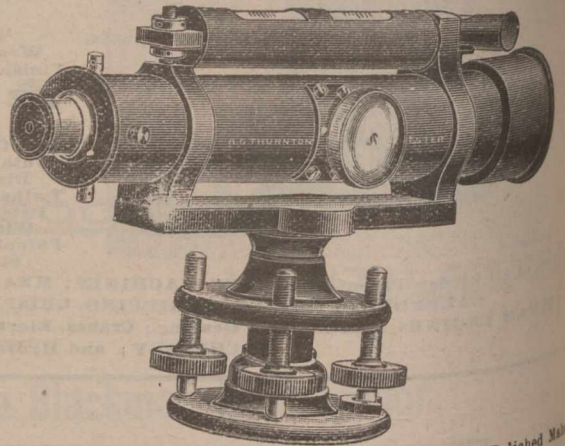

TELEGRAMS:
DRAWING - MANCHESTER.

A. G. THORNTON,

Practical Manufacturer. Exclusively Trading in this Branch.
99 St. Mary's Street, - MANCHESTER, ENG.

No. 5132. The Standard Level.

English make, 12 in. Telescope. Improved Pattern with Polished Main gany Case and Tripod. Complete £8 10s., as illustrated.