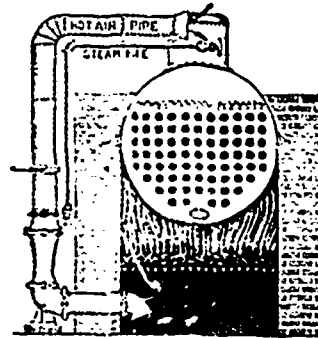

PETER HAY, - - GALT, ONT.

Stave Jointer Knives

Send for Price List

All Work Warranted

The Webber Patent STRAITWAY VALVE

for Steam, Water or Gas.

EVERY VALVE TESTED.

The Kerr Engine Co. (Ltd.)

WALKERVILLE, ONTARIO.

Sole Manufacturers for Canada.

Send for Price List.

Earle's Steam and Air Injectors, Exhausters, etc.

For burning hard and soft coal screenings, run mine and lump coal under steam boilers, exhausting air, and vapors from buildings, ventilating ships, mines, etc.