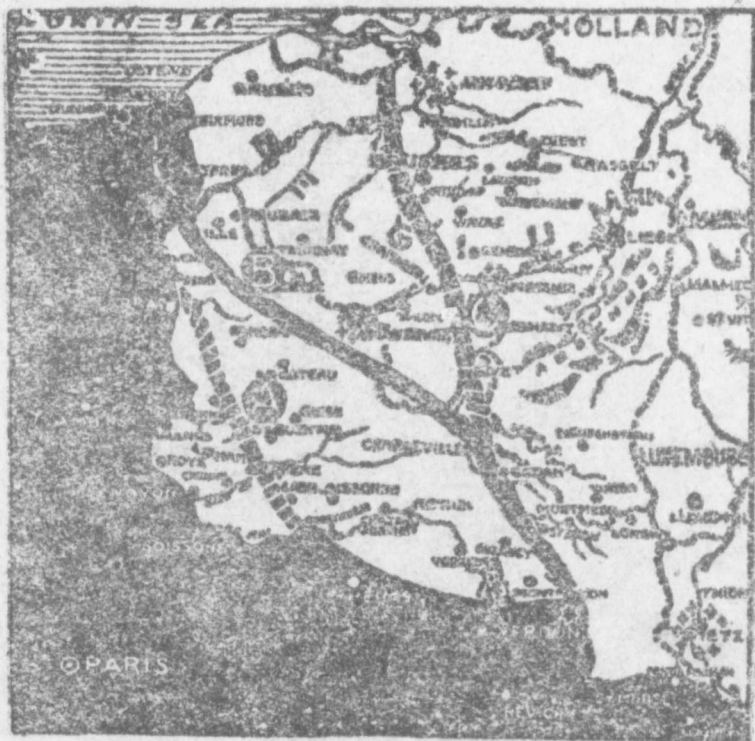

VERSES AND SONG WRITTEN IN FLANDERS

1916

Letter "A" Shows Hindenburg Line September 12th, 1916.
Letter "B" Shows The Germans Main Support.
Letter "C" Shows The German Line running through Brusach to Verdun,
now Verdun in the possession of the Allies.
Black space shows land gained by the Allies up to September 18th, 1916