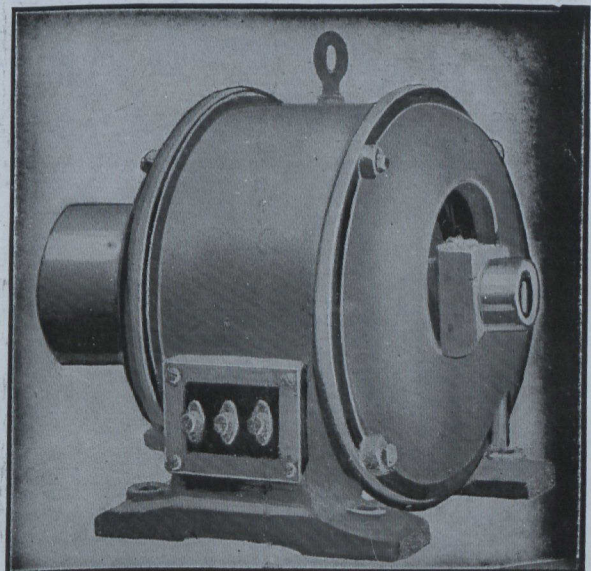

GARRIOCH, GODDARD & CO.

11 Elgin St., Ottawa, Ont.

Motors, Generators and Electrical
Supplies

Municipal and Rural
Telephones

CONSTRUCTION - EQUIPMENT
A SPECIALTY

Write for information and prices