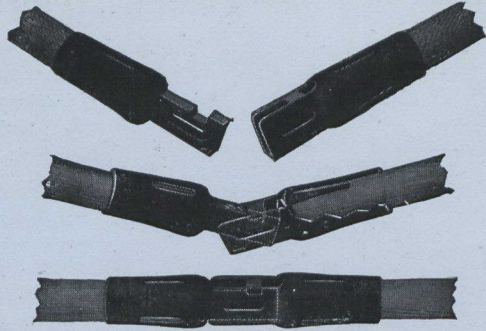

Cannot Uncouple and Cause Endless Trouble—
Do Their Work Well — Save Money — Last.

Security Conduit or Sewer Rods.

Easily and quickly jointed and unjointed, but always stay coupled in the duct. No slack between joints, no binding nor buckling against conduit walls. Bellied centers of the stout hickory rods make them stiff, they slide easily; iron couplings, made for severe use and abuse. So light one man can readily handle long runs.

Three and four feet lengths.
3 feet, weight 14 oz., \$0.55
4 feet, weight 1 lb. 3 oz. .65
Special lengths to order.

Write about these and other
Security Specialties.

THE F. BISSELL COMPANY.
TOLEDO, Ohio.