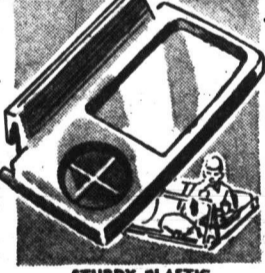

**COMBINATION OFFER**  
 BARDHAHL B/1 and BARDHAHL TOP OIL BOTH **1.65** FOR \$2.15 value  
 BARDHAHL B/2 and BARDHAHL TOP OIL BOTH **1.50** FOR \$2.00 value  
 Famous B/1 and B/2 have been research-proven to greatly reduce engine wear, oil burning and noise, while improving performance. (Just add to regular oil). Bardahl Top Oil removes carbon, reduces knock and ping. (Add at "gas-up" time).

**CLIP THIS AD.**

IT'S WORTH A FAMOUS **SAFETY "99"** HIGH TRACTION **TIRE**  
 When you buy the **1st Tire** at the regular Catalog list price! (LIMITED TIME ONLY)  
 It's like getting the **2nd TIRE FREE**

**STURDY PLASTIC Auto Snack Trays**  
 Reg. \$1.69 Value **2 FOR 1.38**  
 6 1/4 x 10 1/4" long. Hooks over window edge; deep sections. You Get 2 Trays.

**SIT 'N STAND Baby Auto Seat**  
 Compare at \$6.98 **4.98**  
 "Beep" horn. Vinyl covered foam seat, padded back. High chair hooks. **SAFE!**