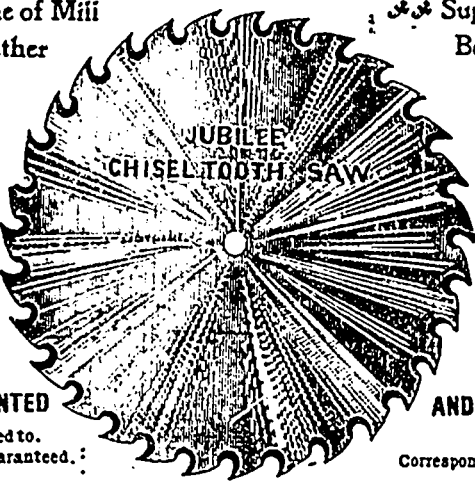

THE JAMES ROBERTSON CO., Limited.

Manufacturers of

Saws of All Description

A Full Line of Mill
Rubber and Leather
Metal, &c., always

Supplies, including
Belting, Babbit
carried in stock.

Head Office:
144 William St.
MONTREAL

Factories at
MONTREAL,
TORONTO,
and
ST. JOHN, N.B.

ALL OUR SAWS
FULLY WARRANTED

Orders promptly attended to.
Satisfaction Guaranteed.

CIRCULAR, GANG
AND MILL SAWS A
SPECIALTY

Correspondence Solicited.

Rice Lewis & Son