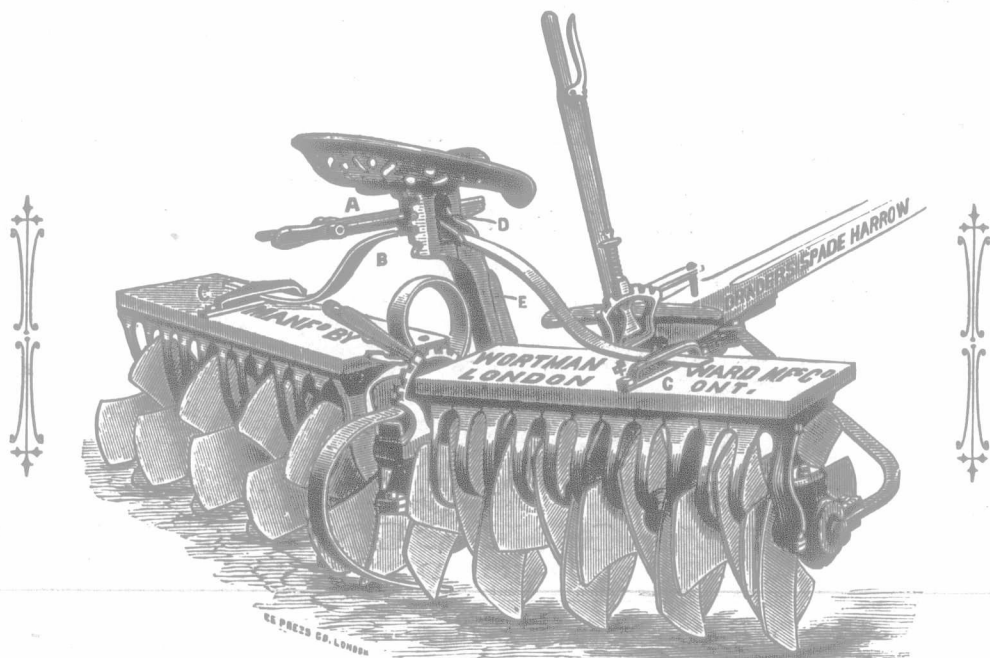

DRADER'S - PATENT - SPADE - HARROW!

THE MOST WONDERFUL MACHINE EVER MADE

For making seed bed on fall ploughing; for pulverizing clay lumps; for cutting up and pulverizing sod, for making seed bed on corn and pea ground, and for light ploughing on stubble, or working summerfallow. It is composed of 52 steel spades, with 156 sharp ground edges. It will work in any kind of land, and in mucky, clammy soil, where disc harrows and spring-tooth cultivators clog and become useless, this machine will do first-class work. It cuts the ground every two inches and distributes it evenly, leaving no ridges or furrows, and positively no cultivator or harrow ever made can compare with it. Reliable Agents wanted everywhere in the Dominion. For Circulars, Prices, etc., for Manitoba and the Northwest, write Wm. Johnston, Brandon, Man.; for Quebec, write H. J. Latimer, Montreal, Que., and for any other part of the Dominion address the manufacturers, the Wortman & Ward Mfg Co., London, Ont. We also want Agents for Drader's Patent Solid Disc Harrow, Peck's Patent I X L Wind-mill, Hay Forks and Unloaders, Grain Slings, the "Daisy" Barrel Churn, and Pumps of all descriptions.

315-c-OM

Address—THE WORTMAN & WARD MFG CO., LONDON, ONT.

Examine Your Horse!

For all kinds of lameness, bunches, bony tumors, inflammation, colic, sore throat, and in fact, in every case where an application or blister is needed, use Gombault's Caustic Balsam, as no other preparation ever made equals it for prompt, reliable results, safety and economy. Price \$1.50. Sold by druggists. THE LAWRENCE-WILLIAMS CO., Sole Importers, Cleveland, O.