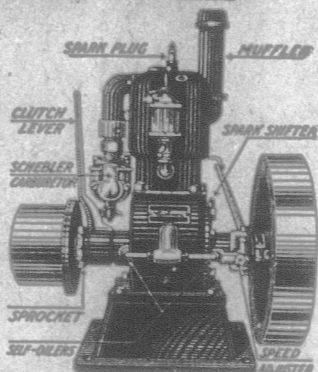

4 H.P. Cushman Weighs Only 190 lbs.
8 H.P. 2 Cylinder Only 320 lbs.

Cushman Engines are the lightest weight farm engines in the world, yet they are even more steady running, quiet and dependable than most heavy engines, because of Throttle Governor, perfect balance and almost no friction nor vibration. The simple Cushman Governor releases just enough fuel to take care of the load at any moment, thus avoiding the fast and slow speeds at which most engines run. While Cushman Engines are only about one-fourth the weight, per horsepower, of most other stationary engines, they will deliver as much or more steady, reliable power, per rated horsepower, than any other farm engine made.

Note the Many Special Advantages Not Found On Other Engines.

Cushman Light Weight Engines
For All Farm Work—4 to 20 H. P.

Are not cheap engines, but they are cheap in the long run, as they do so many things heavy engines cannot do. May be attached to machines such as binders, balers, etc., to save a team. Easy to move around. Moving parts enclosed and run in bath of oil. Run at any speed—speed changed while running. Direct water circulating pump prevents overheating. Schebler Carburetor and Friction Clutch Pulley.

The ONE Binder Engine
The Cushman 4 H. P. is the one practical binder engine. Its light weight and steady power permit it to be attached to rear of binder. Saves a team during harvest.

Farmer's Handy 4 H. P. Truck
Easy to Move Around from Job to Job. Same Engine Used on Binder.