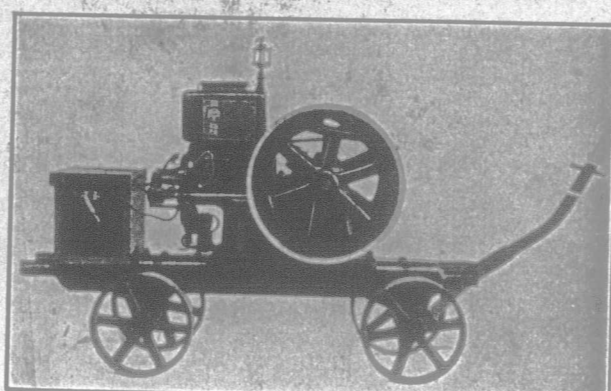

Direct from the Factory to the Farmer
Made in Canada
Monarch Gasoline Engines

1 1/2 to 35 Horse Power
Grain Grinders, Ensilage Cutters, Saw Frames and Pump Jacks

This engine built specially for small jobs around the farm and in connection with our intermediate pulley takes care of the churning, washing, pumping, etc. Being mounted it is easily moved from place to place. Canadian Engines Co. Ltd., Dunnville, Greenock, Nov. 1, 15. Dear Sirs.—I bought from your agent Mr. Roe a six H.P. Monarch Engine. I have had it two seasons and I ran a chopper, circular saw, corn blower and also a threshing machine; this engine has given me great satisfaction and I think there is no engine on the market will equal it. Yours truly, J. G. Carter. Write for catalogue and prices to—Canadian Engines Ltd., Dunnville, Ont. FROST & WOOD Co., Limited, exclusive sales agents east of Peterboro, Quebec and the Maritime Provinces. Good live agents wanted in unrepresented territory.

RAW FURS

WE BUY THEM! Thousands of satisfied shippers say we give good returns. Good reasons: we pay highest market price, give honest assortments and make quick returns. It will really pay you to ship to us. We charge no commissions and pay express and mail charges. Write for free price list and shipping tags sent to trappers and dealers only. BENJAMIN DORMAN, Inc., 147 West 24th St., RAW FURS, GINSENG, GOLDEN SEAL, New York

Farmers and Lumbermen!
Why throw away your money? We furnish you, freight paid to your nearest railway station, this beautiful $30 set of Bob sleighs, fully guaranteed, for $23 (twenty-three dollars). Ask your neighbor about them. Nearly every one knows the Hastings Sleigh to be the best made, easiest running and strongest sleigh in the market. Address: THE HASTINGS WAGGON COMPANY, Watford, Ontario

Westervelt School
Y.M.C.A. BLDG., LONDON, ONT.
BUSINESS AND SHORTHAND
Students assisted to positions. College opens Sept. 1st. Catalogue free. Enter any time. J. W. Westervelt J. W. Westervelt, Jr., C. A. Principal Vice-Principal 18

DO YOU NEED FURNITURE?
Write for our large Photo-illustrated Catalogue No. 7—it's free to you. THE ADAMS FURNITURE CO., Limited Toronto, Ontario

Make Your Own Will
In your home. No lawyer's fees. BAX CORRECT WILL FORM Sent with full instructions and specimen will for 35c. Sold by all stationers and druggists (take no substitute) or post free from Bax Will Form Co., Dept. 191, 257 College Street, Toronto.

THOUSANDS of farms and city properties for sale or exchange. Send to us for our catalogues—Free. A number of Western farms to exchange for Ontario property. Tell us your wants. THE WESTERN REAL ESTATE EXCHANGE, Limited 78 Dundas St. London, Ont.

RAW FURS
Highest cash price paid for raw furs. Oldest in trade. Write for price list and tags—FREE. C. H. ROGERS, WALKERTON, ONT.

Please mention "The Farmer's Advocate."