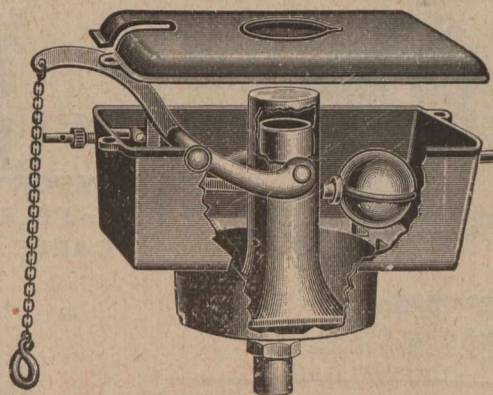

Telegraphic Address:
Alabaster, Birmingham.

Alabaster & Wilson
LEGGE LANE,
Birmingham,
ENGLAND.

WEDDING RING DEPARTMENT.

BEST FINISH WEDDING RINGS, 22-CT., 18-CT., 9-CT.

These Drawings are
to Scale,

and show a 3½ dwt. 9-ct., 4½ dwt. 18-ct., and 5 dwt. 22-ct. WEDDING RING of each shape, and section of same.

Order Shapes under Name given. Names in Rings indicate Shapes. All Made to Order.

Dart Spring & Safe Company

Manufacturers of

**BENT STEEL, FIRE AND BURGLAR
PROOF SAFES.**

West Bromwich, - ENGLAND

Special Prices to Canadians under the New Tariff, 33 1-3 per cent. in favour of Great Britain.

... TRY ...
John Wheeler & Son,

For Water Closet Cisterns and Pumps, etc.

LANGLEY, Near
Birmingham, Eng,

Special Prices to Canadians under New Tariff, 33 1-3 per cent. in favour of Great Britain.

DOCKS!

ESTABLISHED 1820.
Telegraphic Address—"Nightingale, Walsall,