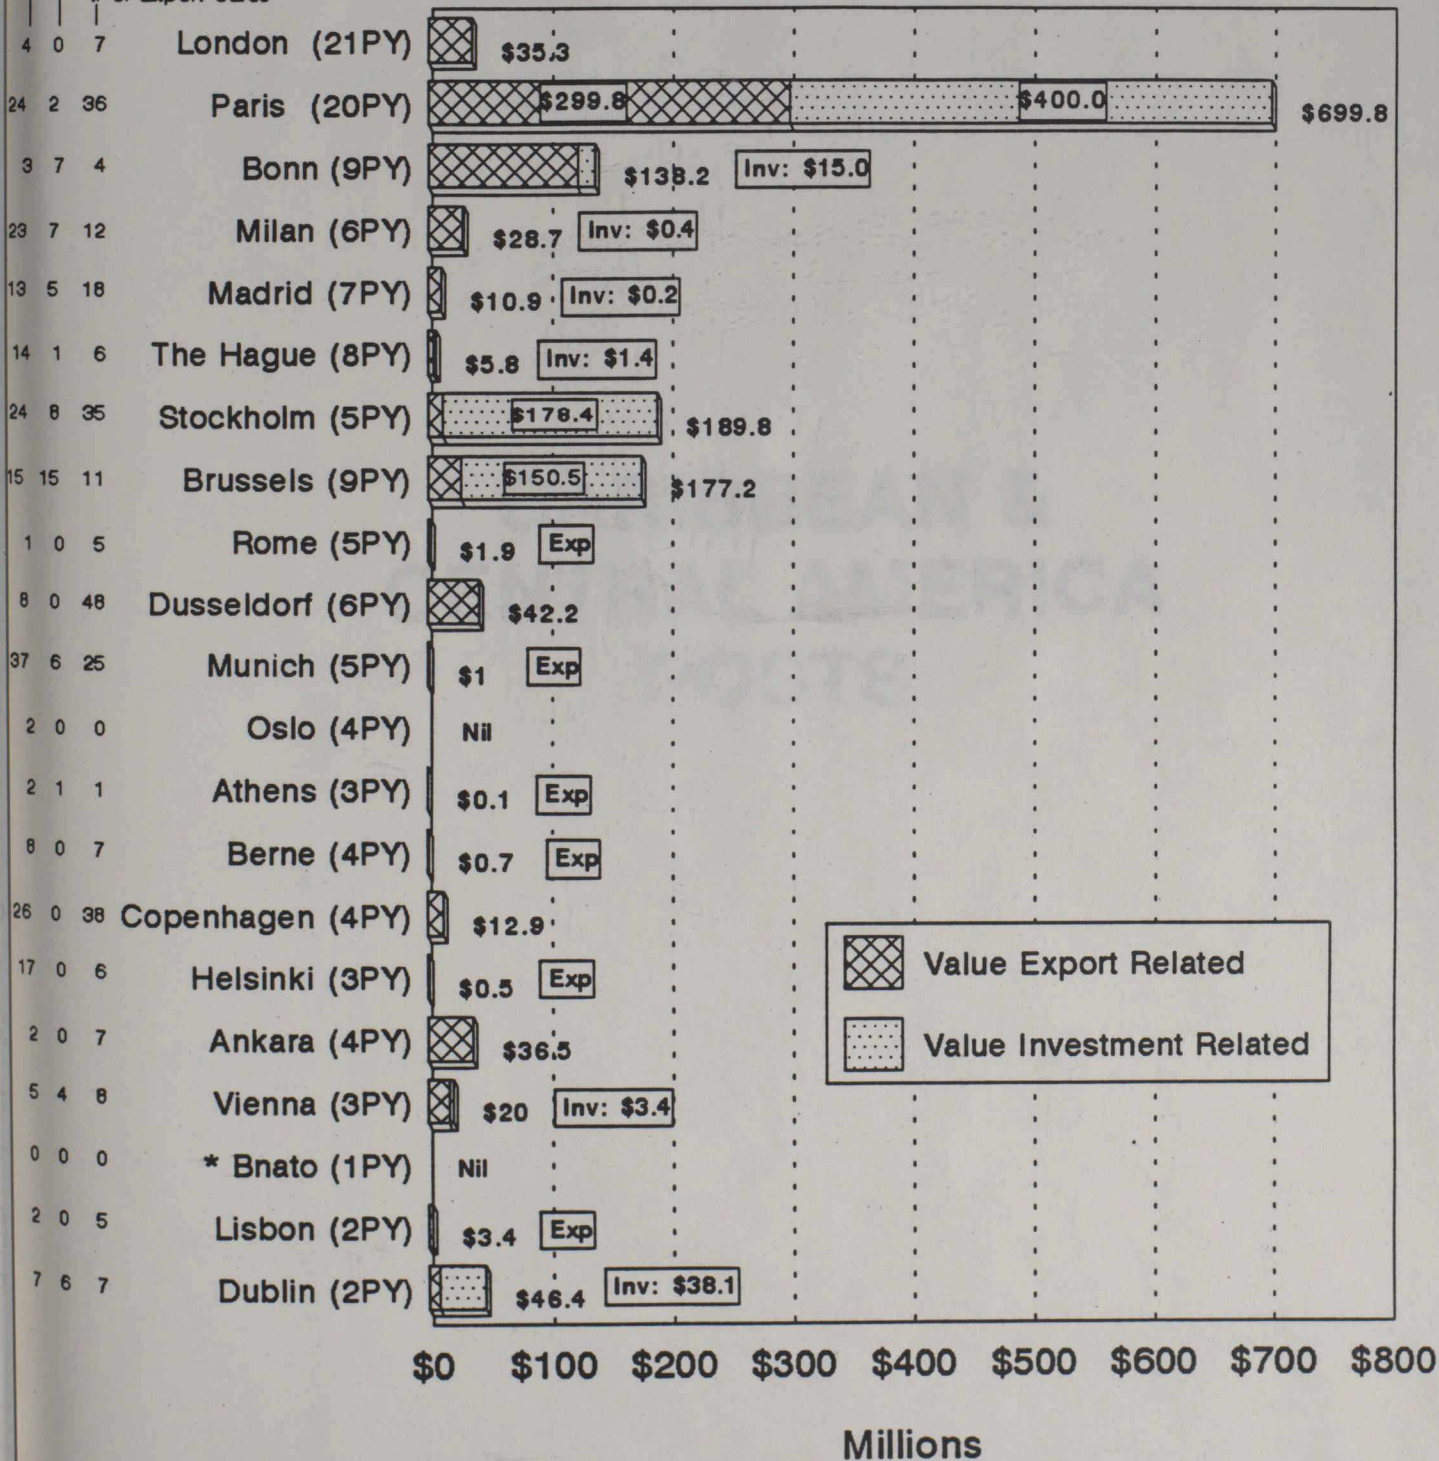

Business Activity Reported

West Europe Posts

FY April 1991 - March 1992

of New Buying Connections & Agency Agreements

of Investments
of Export Sales

(PY refers to Trade Program PYs)
* 3 of 4 reports rec'd