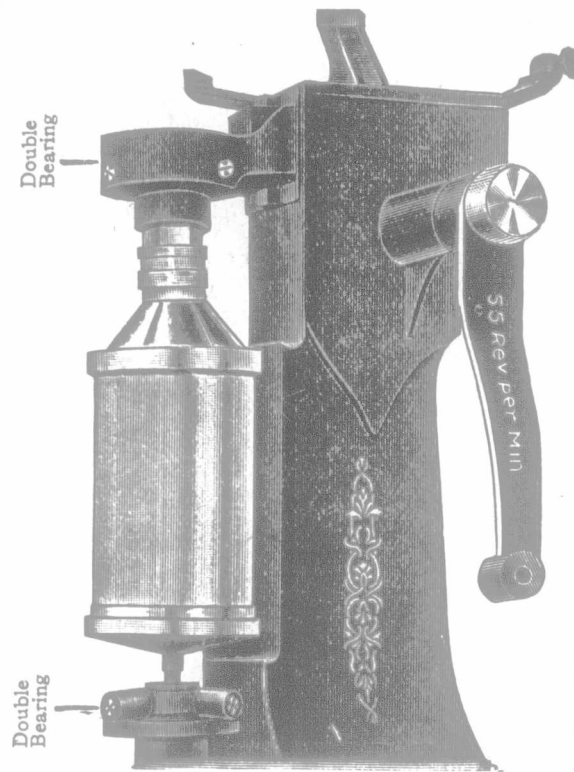

**Cockshutt "Jewel" Gang**  
The Perfect Modern Plow

Foot Lift	Light in Draft	Easily Handled
Dust-proof Wheel-boxes		Adequate Clearance
Perfect Moldboards		Positively Unequaled in
Cleans in any Soil		Strength and Durability

Are you aware that it is guaranteed by a Canadian Company? Have you examined the double supported bowl only found in the MAGNET?

Have you studied the common-sense gear, applied to driving the bowl?

Have you seen the perfect skimmer in the MAGNET, only one piece, easily cleaned, and takes out all the Butter Fat? Do you consider quality when you buy? If so, see the MAGNET'S nine years record, which is, no repairs, no wear. Do you consider results? If so, experts say, "never saw better skimming than was done by the MAGNET."