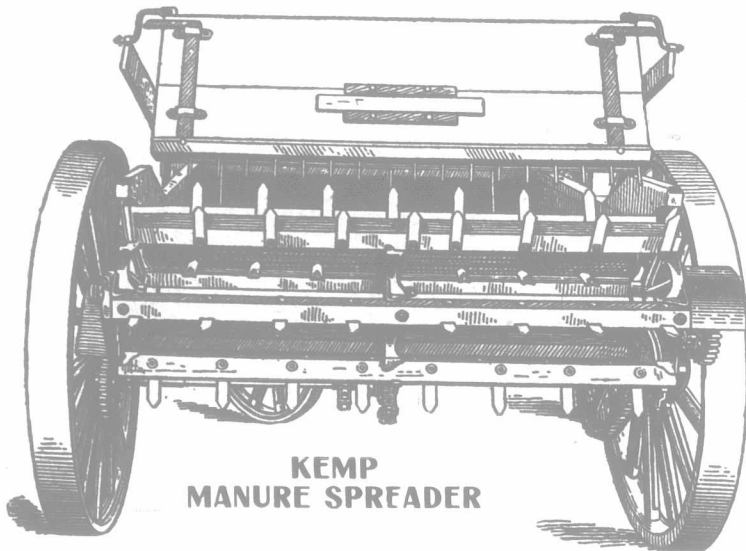

## COCKSHUTT

# FERTILIZE PROPERLY, PLOW WELL HARVEST FULLY ( These Three COCKSHUTT Products Mean Good Farming )

KEMP  
MANURE SPREADER

### "Handles All Different Materials Perfectly"

This Spreader has self-sharpening, graded flat teeth, which spread all the manure evenly, without allowing clogging or heavy draft, through material working back between them. Feed is controlled by a positive worm device that works up or down hill as well as it does on level land. The cogs that work this worm shaft are protected by a flange, giving long wear.

### "Set By Hand Levers, Afterwards Use the Footlift Control"

This is a strong, light Gang for doing speedy high-class work. Levers set the plow for width and depth, and the pole attachment makes quick lining-up of the furrow. When plowing, the Ontario Footlift is controlled entirely by the footlift attachment, leaving the hands free for the reins. A heavy auxiliary spring makes the footlift easy to operate.