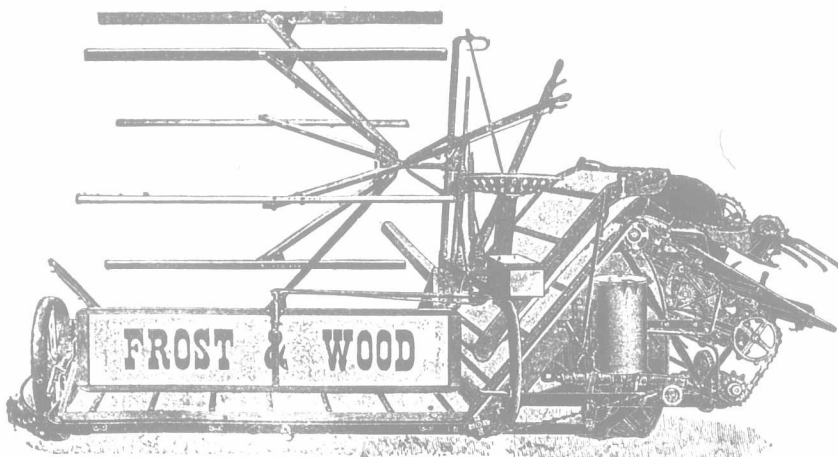

### "Handles All Different Materials Perfectly"

This Spreader has self-sharpening, graded flat teeth, which spread all the manure evenly, without allowing clogging or heavy draft, through material working back between them. Feed is controlled by a positive worm device that works up or down hill as well as it does on level land. The cogs that work this worm shaft are protected by a flange, giving long wear.

### "Set By Hand Levers, Afterwards Use the Footlift Control"

This is a strong, light Gang for doing speedy high-class work. Levers set the plow for width and depth, and the pole attachment makes quick lining-up of the furrow. When plowing, the Ontario Footlift is controlled entirely by the footlift attachment, leaving the hands free for the reins. A heavy auxiliary spring makes the footlift easy to operate.

### " Comes Through the Crop Without a Hitch "

The binder we have to offer next season is, we claim, the most perfect working manufactured. We make this claim after seeing these machines come through the heavy Western crop, giving better results than any other binders in use. It does not matter whether the grain be heavy or light, green or ripe; it is handled with the same ease, and every straw gets into the properly bound sheaf. The machine is very light of draft, there is no sagging or binding of parts, and on account of the numerous roller bearings there is very little wear. If you will examine the many excellent features of this binder you should have no difficulty in deciding which machine you should purchase. Pleased to send catalogue on request.