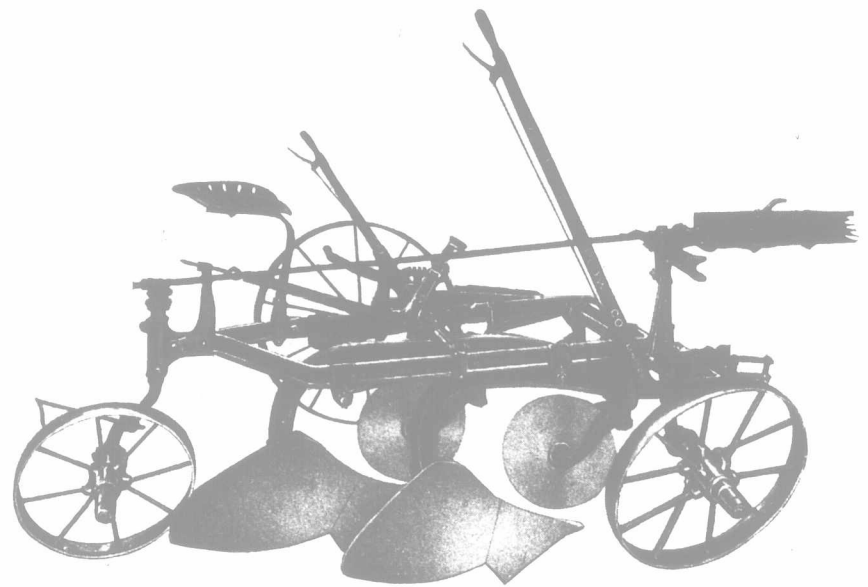

ONTARIO FOOTLIFT GANG

" Comes Through the Crop Without a Hitch "

The binder we have to offer next season is, we claim, the most perfect working manufactured. We make this claim after seeing these machines come through the heavy Western crop, giving better results than any other binders in use. It does not matter whether the grain be heavy or light, green or ripe; it is handled with the same ease, and every straw gets into the properly bound sheaf. The machine is very light of draft, there is no sagging or binding of parts, and on account of the numerous roller bearings there is very little wear. If you will examine the many excellent features of this binder you should have no difficulty in deciding which machine you should purchase. Pleased to send catalogue on request.