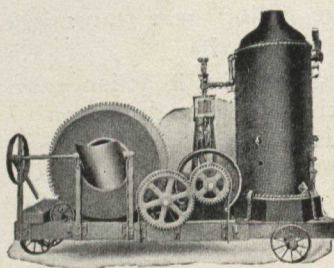

requires no present introduction. From the time it was ORIGINALLY put on the market it easily led, so far as a Malt beverage was concerned, in the estimation of the connoisseurs. This lead it still holds, by reason of the fact that the utmost care is exercised in the selection of the several ingredients that enter into its makeup, namely, the CHOICEST BARLEY, the CHOICEST HOPS, and FILTERED WATER—the utmost cleanliness being observed—all departments being under the superintendence of the ONLY Brewmaster who comes from the original "Salvador" Brewery, Munich, Germany, Mr. Lothar Reinhardt, and so we say

"Salvador" Forever!

REINHARDT & CO.
2 - 22 MARK ST. - TORONTO

Can we talk to you about our

Concrete Mixer?

We have, without any doubt, in our

1907 Model "Ransome" Mixer

the most up-to-date machine on the market. We supply our mixers WITH OR WITHOUT POWER—ON SKIDS OR TRUCKS—IN ALL CAPACITIES. Full details promptly—if you wish.