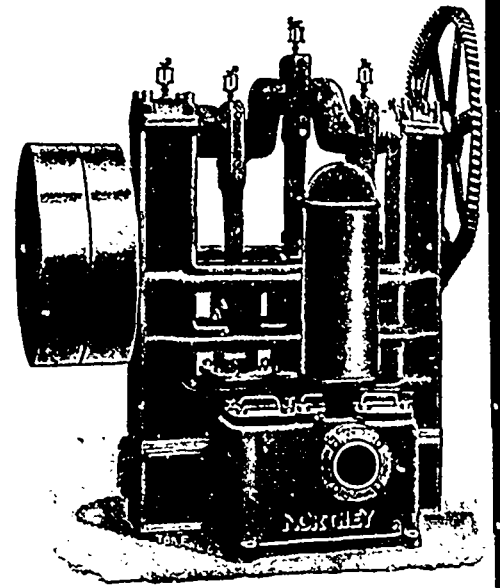

# Pumps

"FOR ALL DUTIES"

STEAM OR  
POWER

All Types and Sizes

TRIPLEX POWER PUMP.

The Laurentide Pulp Co., of Grand Mere, Que., one of the largest Pulp Mills on this Continent, use our

STUFF PUMPS, SUCTION PUMPS, BOILER FEEDS AND CENTRIFUGAL PUMPS