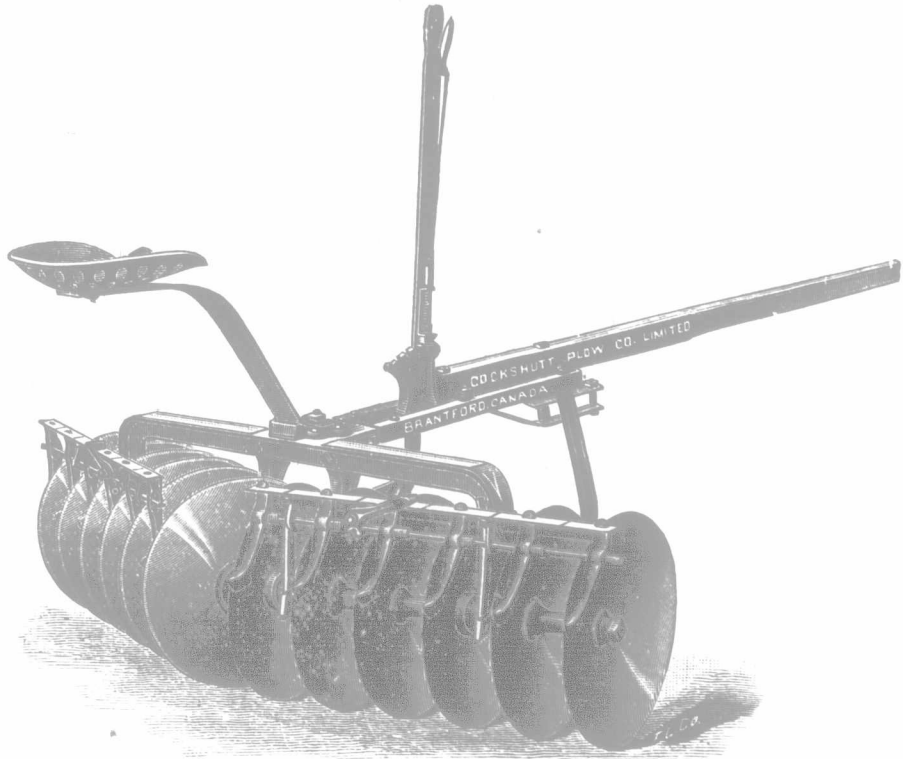

# Cockshutt Plows and Disc Harrows

Cockshutt Disc Harrow.

Our Disc Harrows are strong and durable.

**THE FRAME** is made in one piece from heavy T steel.  
**SCRAPERS** have steel blades and scrape the disc perfectly.  
**BEARINGS**—The bearings are made out of hard maple soaked in oil, and can be quickly and cheaply renewed.

## Satisfy the Dealer and the Customer

The Empire is the strongest and best-working light gang plow on the market. It will clean in any soil. Three horses will handle it anywhere. In buying the Empire you get your money's worth.