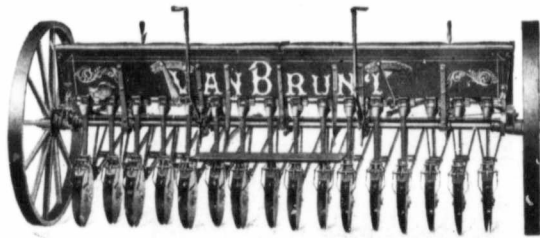

JOHN DEERE IMPLEMENTS

The Drill That Will Not Clog

With Closed Side Delivery

Easy
On the Horses

While
Doing Perfect Work

MORE BUSHELS TO THE ACRE

If you seed with a Van Brunt Drill that will effectively seed any soil that can be seeded. Made in sizes 12, 14, 16, 18, 20, 22 and 24. We replace free all disc bearings that wear out.

The Light Draft Van Brunt Drill will help you to increase your yield per acre. Every grain is covered. The seed is deposited near the centre of the disc at the point where the furrow is wide open—not outside the disc circle, after the furrow is closed, as is found on other drills. The seed is not touched or distributed by the upward turn of the discs, but is planted at a uniform depth. Every kernel counts. The Van Brunt deposits and covers them all at an even depth.

The Light Draft Van Brunt Drill has an adjustable force feed device, which compels accurate seeding. Every feed deposits the same quantity in a continuous, even stream. It does not deposit a bunch of seed in one place and then skip a certain distance. Equipped with gear drive makes it positive and accurate, and it can be regulated without changing gears to sow any quantity from a few pounds per acre to the required number of bushels per acre. This is an exclusive Van Brunt feature; you will not find it on any other drill.

THE VAN BRUNT PRESS DRILL

Made in 14-16 and 18 sizes
with 7-in. feed, equipped with
single, double Discs or Shoes

WRITE
FOR
DRILL
CATALOGUE

The purpose of this machine is to pack the soil firmly around the seed, after it has been deposited at an even depth. Where this is required to be done, the Van Brunt Low Down Press Drill is the ideal drill for this purpose.