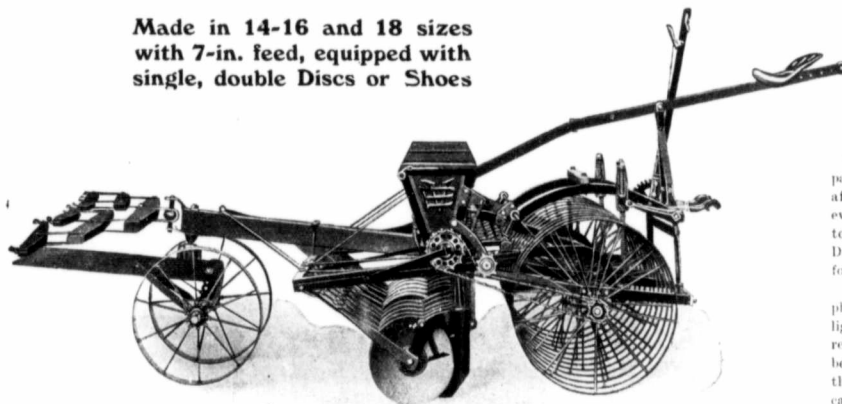

JOHN DEERE IMPLEMENTS

The Drill That Will Not Clog

With Closed Side Delivery

Easy
On the Horses

While
Doing Perfect Work

MORE BUSHELS TO THE ACRE

If you seed with a Van Brunt Drill that will effectively seed any soil that can be seeded. Made in sizes 12, 14, 16, 18, 20, 22 and 24. We replace free all disc bearings that wear out.

The Light Draft Van Brunt Drill will help you to increase your yield per acre. Every grain is covered. The seed is deposited near the centre of the disc at the point where the furrow is wide open—not outside the disc circle, after the furrow is closed, as is found on other drills. The seed is not touched or distributed by the upward turn of the discs, but is planted at a uniform depth. Every kernel counts. The Van Brunt deposits and covers them all at an even depth.

The Light Draft Van Brunt Drill has an adjustable force feed device, which compels accurate seeding. Every feed deposits the same quantity in a continuous, even stream. It does not deposit a bunch of seed in one place and then skip a certain distance. Equipped with gear drive makes it positive and accurate, and it can be regulated without changing gears to sow any quantity from a few pounds per acre to the required number of bushels per acre. This is an exclusive Van Brunt feature; you will not find it on any other drill.

THE VAN BRUNT PRESS DRILL

Made in 14-16 and 18 sizes
with 7-in. feed, equipped with
single, double Discs or Shoes

WRITE
FOR
DRILL
CATALOGUE

The purpose of this machine is to pack the soil firmly around the seed, after it has been deposited at an even depth. Where this is required to be done, the Van Brunt Low Down Press Drill is the ideal drill for this purpose.