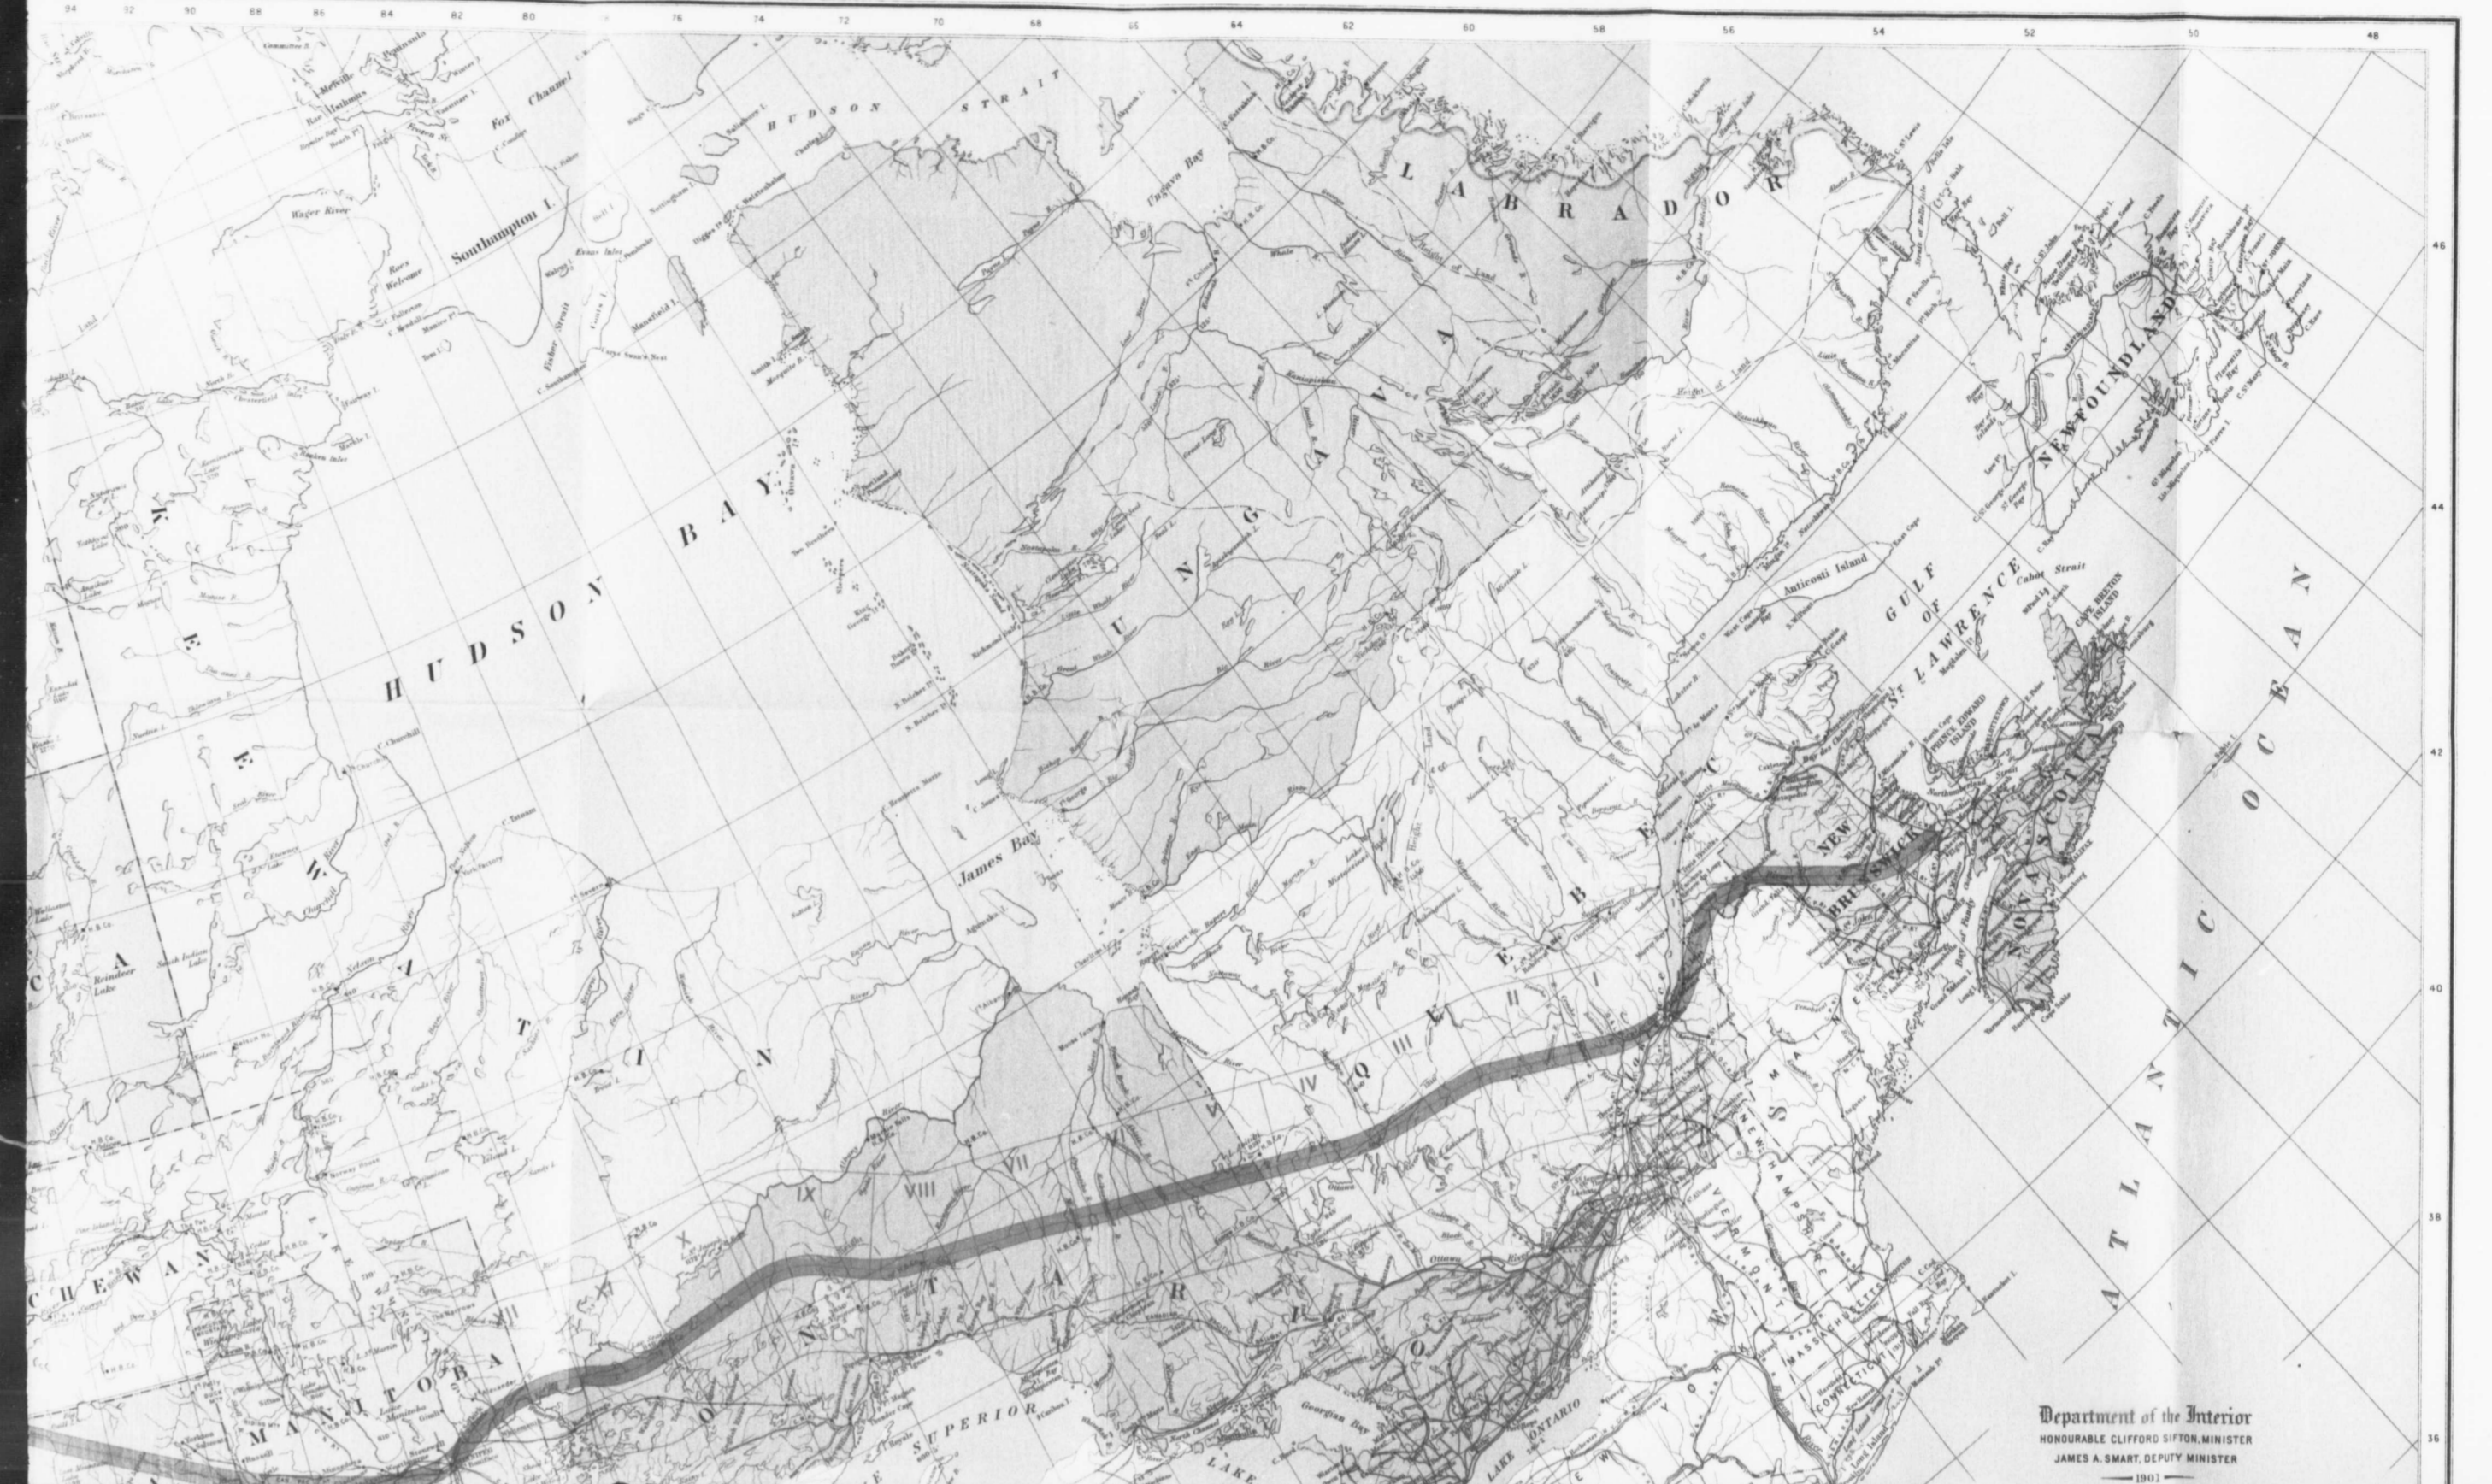

NATIONAL TRANSCONTINENTAL RAILWAY.

NATIONAL TRANSCONTINENTAL RAILWAY.

Department of the Interior
HONORABLE CLIFFORD CROFTON, MINISTER
JAMES A. SMART, DEPUTY MINISTER
MAP
OF THE
DOMINION OF CANADA
National Scale - inches
Scale 500 miles to one inch
James Whitcomb & Co., Publishers