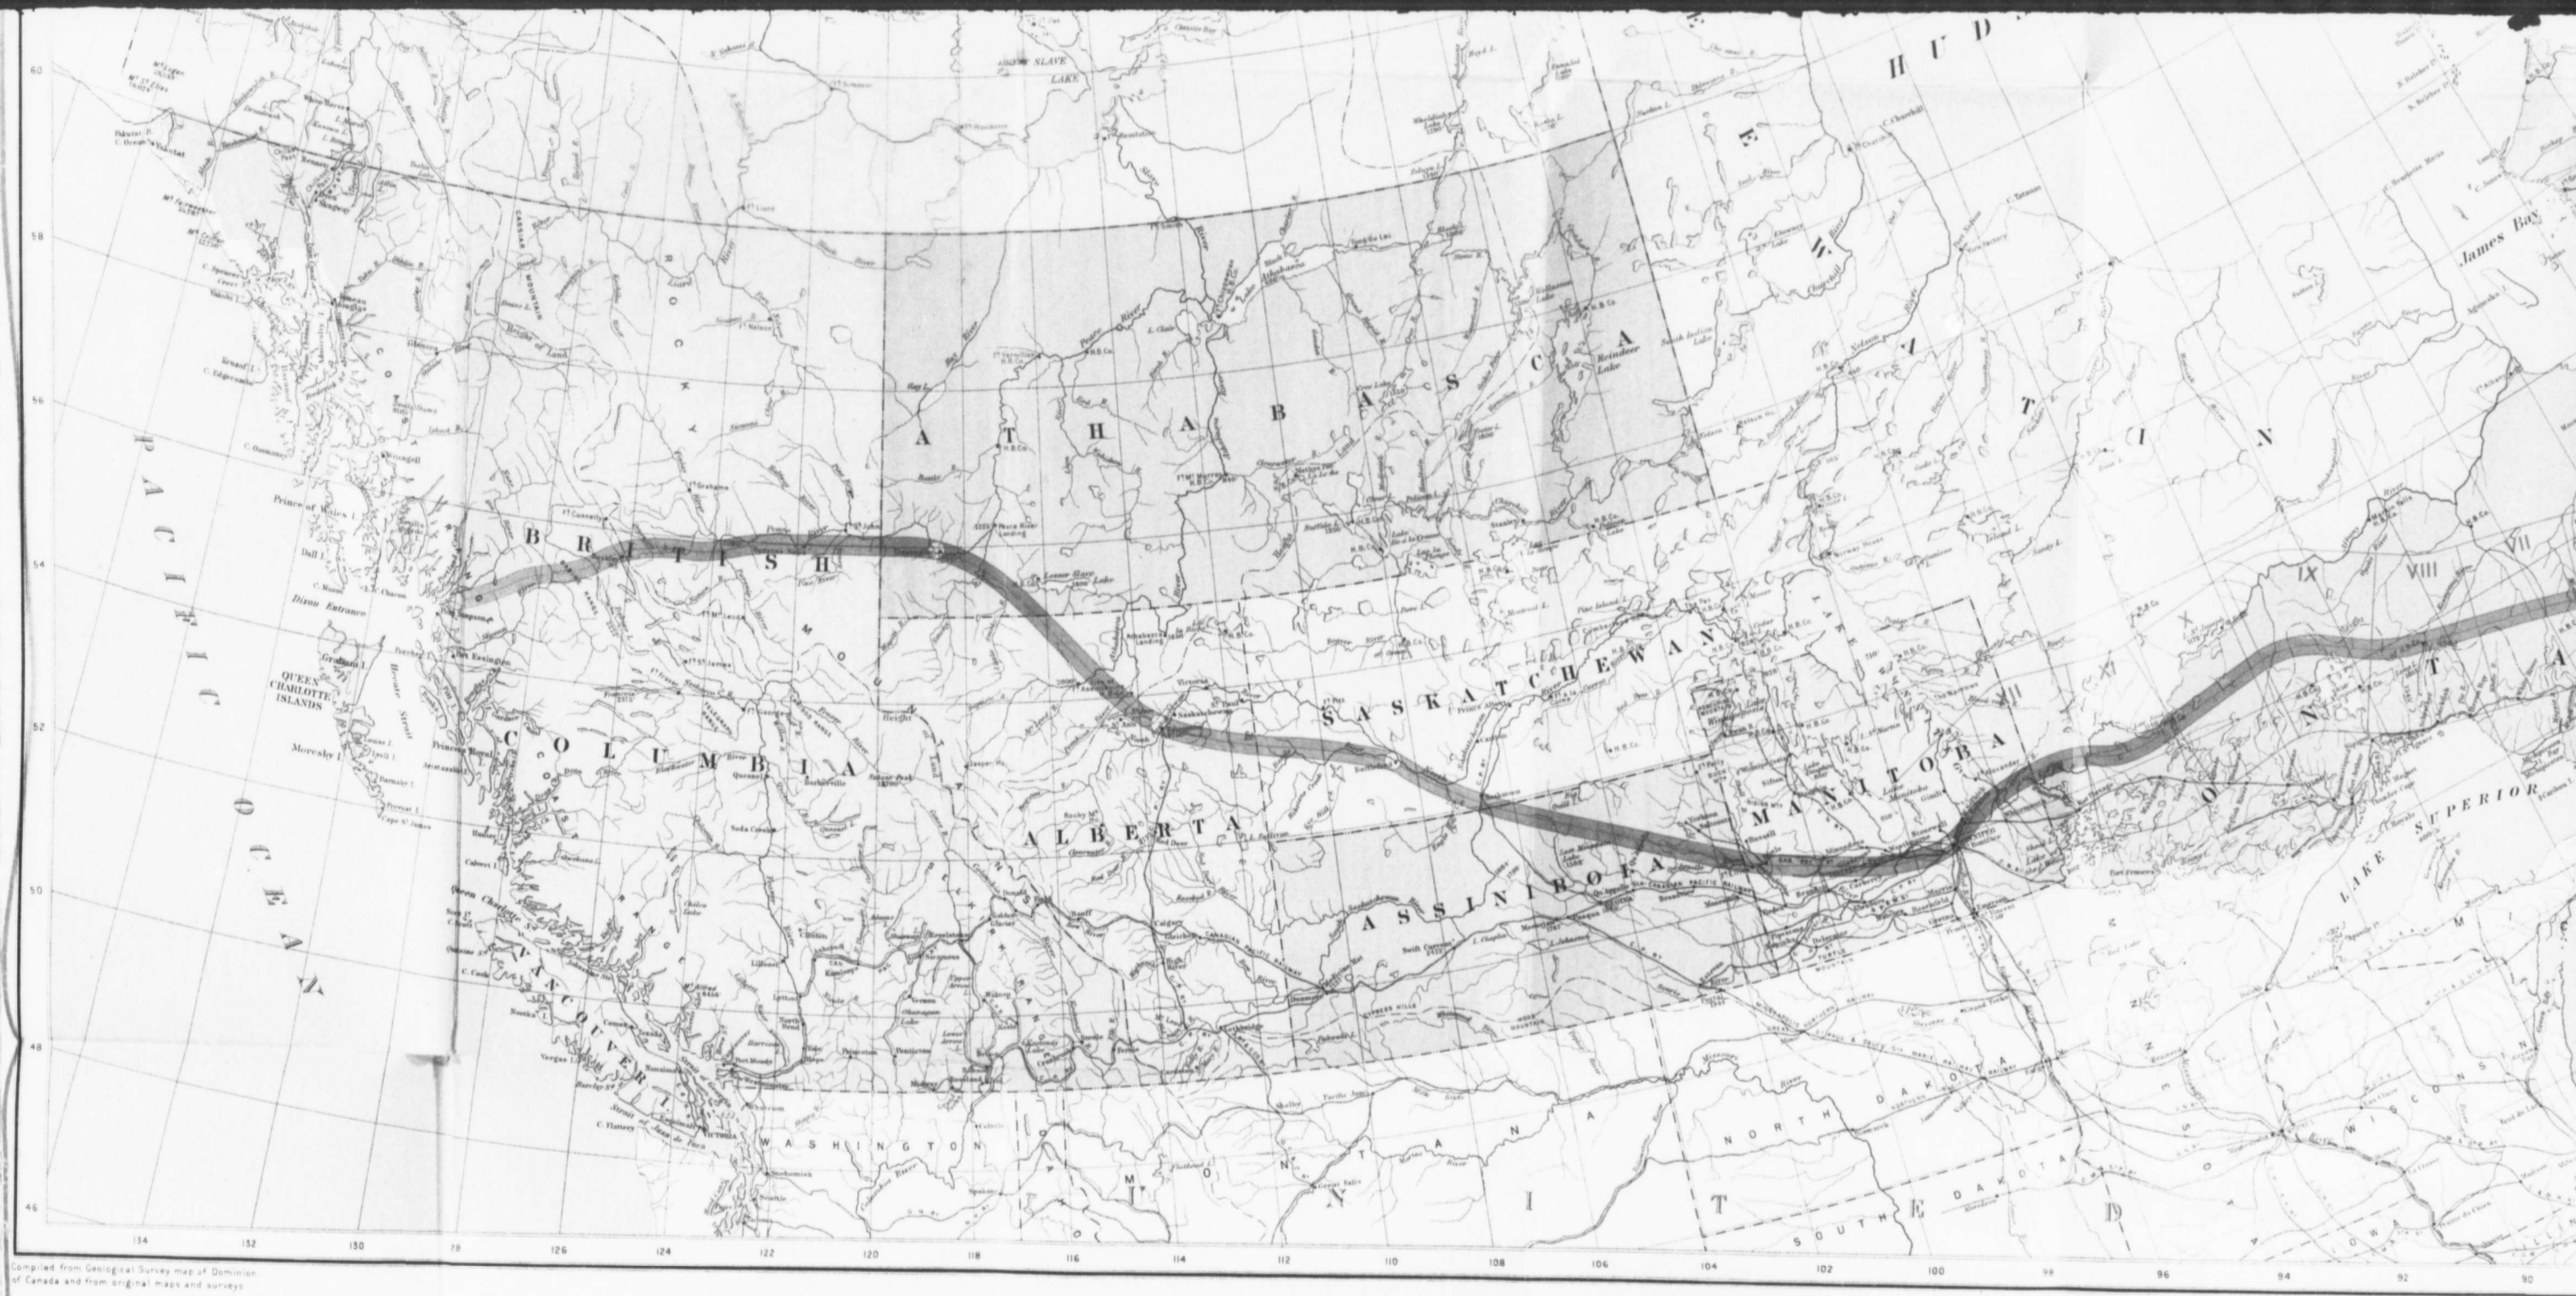

NATIONAL TRANSCONTINENTAL RAILWAY.

NATIONAL TRANSCONTINENTAL RAILWAY.

Department of the Interior
HONORABLE CLIFFORD CROFTON, MINISTER
JAMES A. SMART, DEPUTY MINISTER
MAP
OF THE
DOMINION OF CANADA
National Scale - inches
Scale 500 miles to one inch
James Whitcomb & Co., Publishers