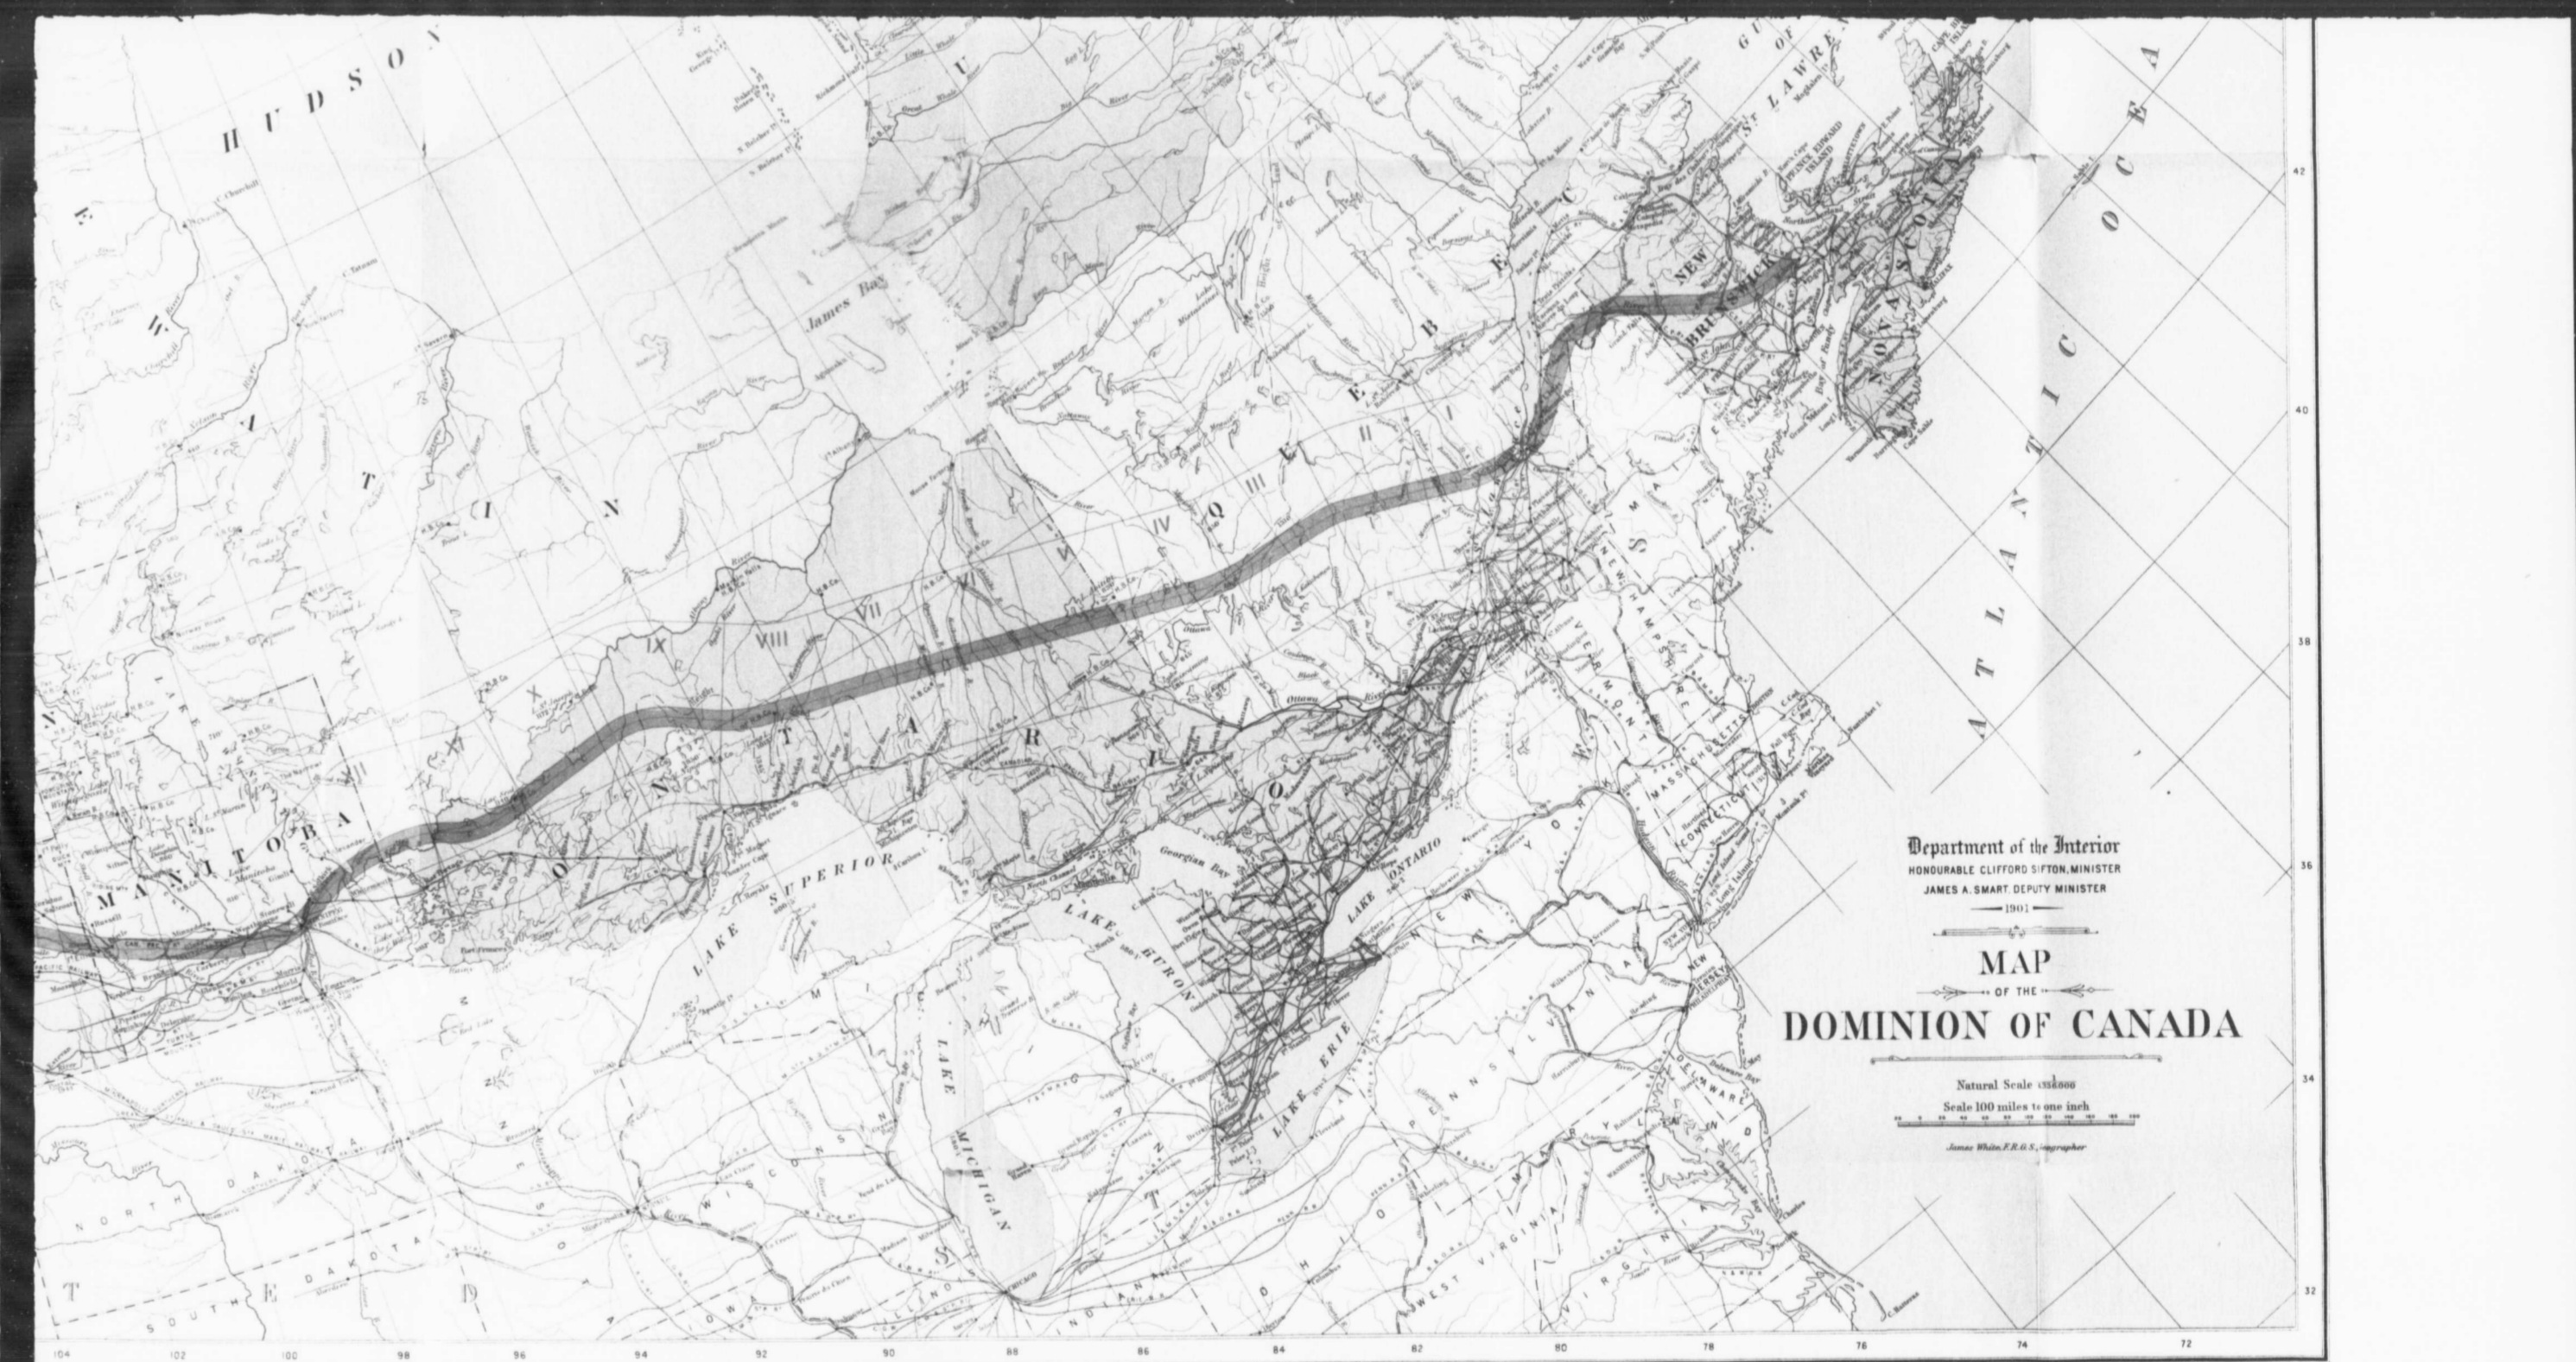

NATIONAL TRANSCONTINENTAL RAILWAY.

NATIONAL TRANSCONTINENTAL RAILWAY.

Department of the Interior
HONORABLE CLIFFORD CROFTON, MINISTER
JAMES A. SMART, DEPUTY MINISTER
MAP
OF THE
DOMINION OF CANADA
National Scale - inches
Scale 500 miles to one inch
James Whitcomb & Co., Publishers