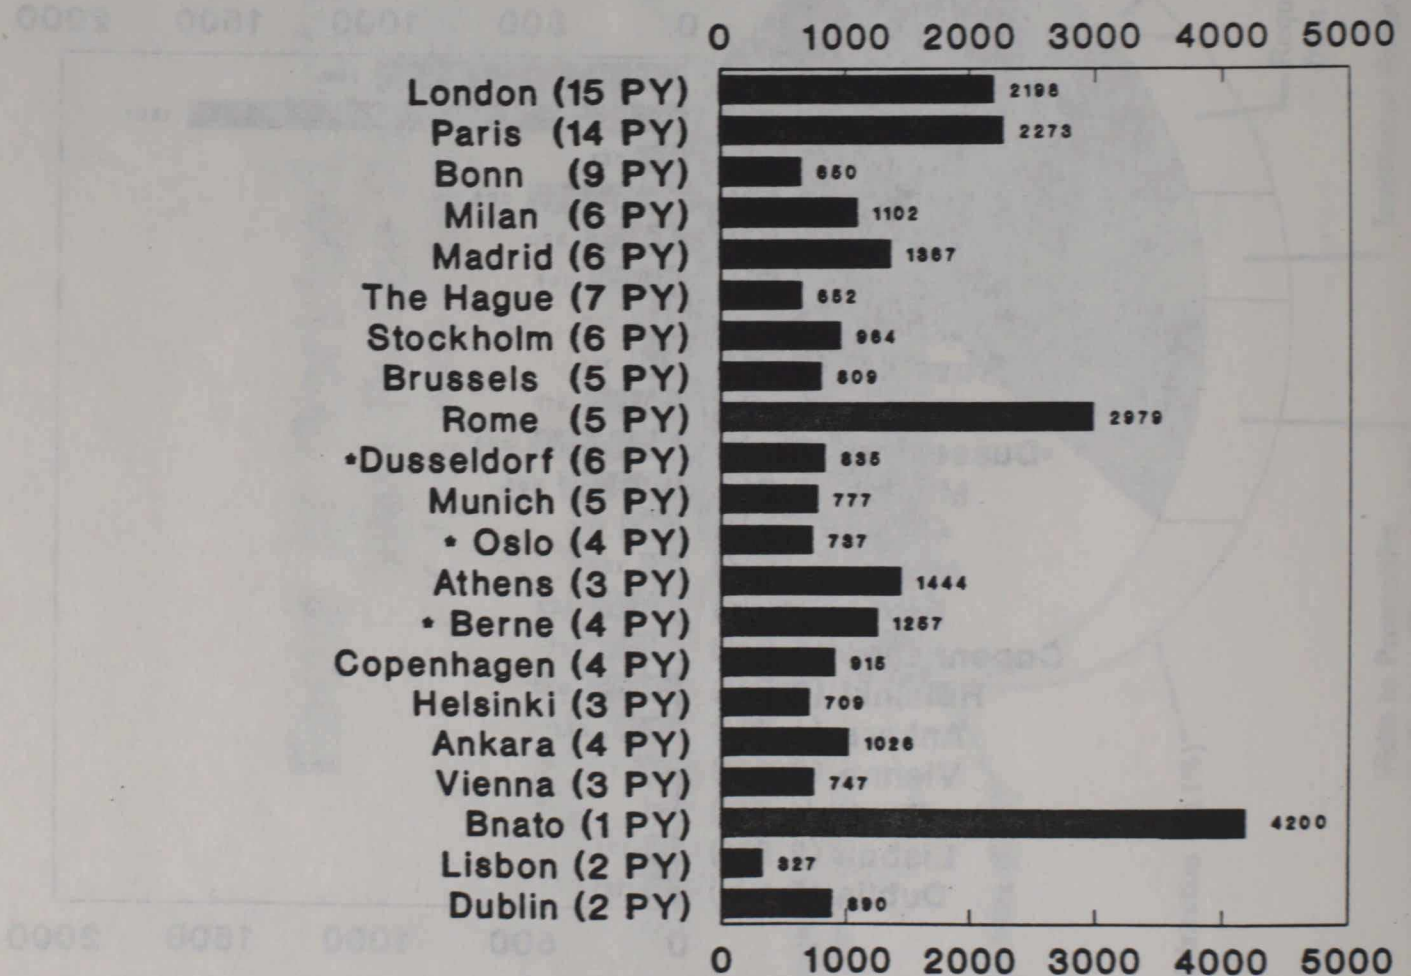

Selected Workload Indicators

West Europe Posts

FY April 1989 - March 1990

Canadian Trade Enquiries

(PY refers to Trade Program PYS)

* 3 of 4 reports rec'd