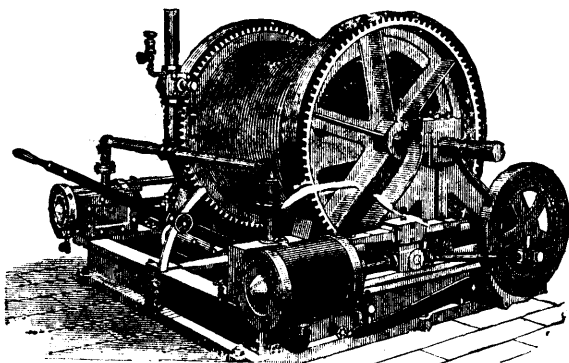

THE WM. HAMILTON MANUFACTURING CO. Limited

HEAD OFFICE AND WORKS:

Branch Office:
VANCOUVER, B.C.

PETERBOROUGH, ONT.