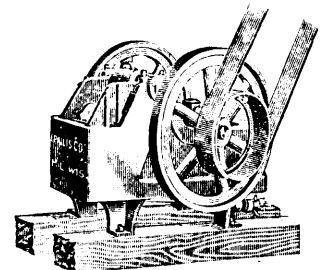

THE WM. HAMILTON MANUFACTURING CO. Limited

HEAD OFFICE AND WORKS:

Branch Office:
VANCOUVER, B.C.

PETERBOROUGH, ONT.