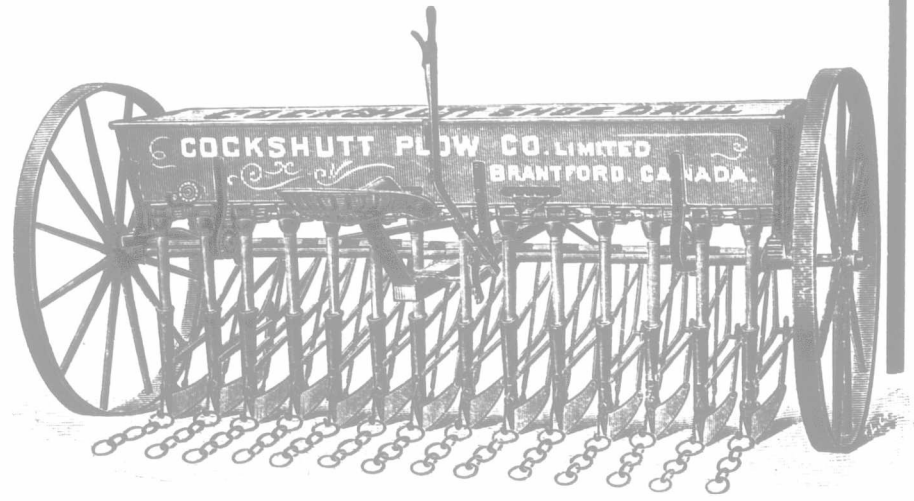

Highest Grade Separators

Every working part is made to gauge to an accuracy of one thousandth part of an inch, and everything in connection with its manufacture receives the same careful attention.

Sold absolutely of its merits
The separator that won't wear out
Melotte

FLORENCE WOOD PUMPS

Are the most durable

and accurately made from the finest possible materials. Once the user of a Florence Wood Pump, always a user. No other pump gives so much satisfaction and is so reliable. Write us to-day.

Melotte Cream Separator Co. Ltd.

W. ANTLIFF, Manager
WINNIPEG CALGARY
Agents for "Ideal" Gasoline Engines

COCKSHUTT IMPLEMENTS ARE CANADA'S STANDARD

WE PLOW THE PRAIRIE
WE SEED THE SOIL

Our new Jewel Gang embraces every feature of the perfect modern plow. It is light in draft, and is easily handled. Besides this—and which is very important—it excels all others in strength and durability.

Cockshutt Shoe Drills are simple in construction and strongly built. The spring pressure is direct, and the steel shoes are perfect. Cockshutt Drills sow with absolute regularity. They are evenly balanced, and work well in all qualities and conditions of the soil.