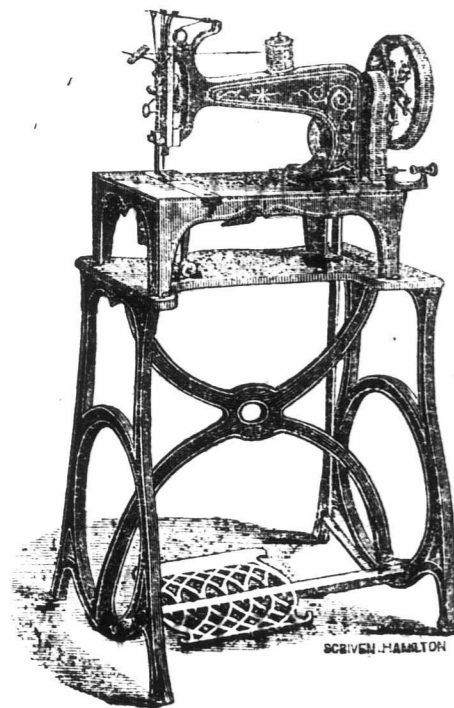

MANUFACTURING MACHINE
Price, $55.

WILSON LOCKMAN & CO.,
MANUFACTURERS
HAMILTON ONT.

WILSON & HASKETT,
PRODUCE DEALERS AND COMMISSION
MERCHANTS. Office—Corner of King and
Oxford Streets, INGERSOLL, Ont.
JAS. M. WILSON. JNO. HASKETT. 3-1f

J. BEATTIE & Co.,
IS the cheapest Dry Goods, Millinery
and Mantle Store in the City of London.
3-y

COSSITT'S
Agricultural Implement Works
GUELPH - - ONT.

Manufactures all kinds of Agricultural Imple-
ments—
CANADIAN SIFTER FANNING MILLS,
PARIS STRAW CUTTERS,
LITTLE GIANT STRAW CUTTERS,
ONE HORSE SEED DRILLS, HAND SEED DRILLS,
ONE HORSE PLOUGHS, TURNIP CUTTERS,
&c., &c.

GETTING UP CLUBS.
Great Saving to Consumers.

PARTIES inquire how to get up CLUBS. Our
answer is—You should send for Price List, and
a Club Form will accompany it, with full direc-
tions, making a large saving to consumers and
remunerating to Club organizers. Send for it at
once, to

MILLER'S GREAT TEA WAREHOUSE,
52 and 54, Front Street East, Toronto, Ontario.
Local Agents Wanted.
Toronto, April 26, 1872. 5-1f

HOWARD'S IMPROVED
IRON HARROW.

They are giving entire satisfaction.
Price of Harrow complete, with three sec-
tions, treble-tree, and two coupling-trees, $35.
Price of two sections and one coupling tree, $22.
Address—THOMAS HOWARD,
Adelaide Street, London, Ontario
Samples may be seen and order taken at the
Agricultural Emporium. 71-1e

Emporium Price List for July.

Carter's Improved Ditcher, $160.
Howard's Improved Harrows, $22, $35.
Stump Extra tors, $50, $75, $100.
White's Cultivator, Iron, $35.
One-Horse Cultivator, $36.
Day's Sulkey Horse Rake, $35.
One-horse Ploughs, $5, $7.
Lamb's Knitting Machines, $3 and upwards.
Taylor's Burglar Proof Safes, $60, $678.
Combined Reaper and Mower, $160.
Amalgam Bells, $8, $160.
Address W. WELD, London.

AGENTS WANTED.

AGENTS CAN MAKE FROM FIVE TO TEN
DOLLARS PER DAY, selling the
NEW IMPROVED CHURN DASHER.

Apply for territory or you will be too late! En-
close $1 for sample. Circulars free.
6-1f H. BALTON, BRANTFORD, ONT.

J. H. WILSON,
VETERINARY SURGEON,
Graduate of the Toronto Veterinary College.
Office—New Arcade, between Dundas street and
Market Square. Residence—Richmond street,
opposite the old Nunnery.

JOHN MILLS,
Wholesale and Retail Bookseller, Stationer and
News-dealer, Richmond-st., London. American
papers received twice a-day from New York. En-
glish magazines received weekly from London.
London, Ont., Oct. 28, 1872. 12-1f

TYTLER & ROSE,
Family Grocers & Seedsmen.

TIMOTHY and CLOVER SEED; all KINDS of
FIELD SEED, TURNIP, MANGEL, &c. &c.,
imported direct by themselves, and of the very best
quality.—LAND PLASTER.

TYTLER & ROSE,
WINE MERCHANTS AND SEEDSMEN,
DUNDAS-STREET.
London, April, 1872. 2

F. H. MITCHELL, M. D., C. M., Graduate of
McGill University, Montreal,
Physician, Surgeon, &c.
Office: Gothic Hall, Dundas Street, London,
Ont. 71-12-y