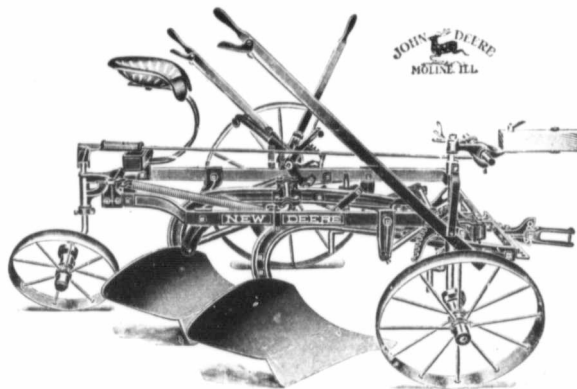

LIGHT DRAFT NEW DEERE FOOT LIFT GANG

- Beam Hitch
- Close Adjusting Clevis
- Combined Foot and Hand Lift
- Cushion Spring on Land Axle
- Dust Proof, Oil Tight, Long Distance, Wheel Boxes
- Easy running
- Easy Handling
- Long Wearing

MOST PLOWS are built to fit a price.

In other words, the price is fixed, and the plow built so it can be sold profitably at that price.

John Deere Plows are built as they should be built—and the price follows—fixes itself.

Draft is not a matter of theory—but a fact! It is not determined by opinions, but by tests, which show the pull in pounds.

John Deere plow bottoms are of special shape—they lift the ground like a thin wedge splits a log.

Quality and Light Draft—a John Deere Motto for seventy years.

JOHN DEERE PLOW COMPANY LIMITED

CALGARY

REGINA

WINNIPEG

EDMONTON

SASKATOON