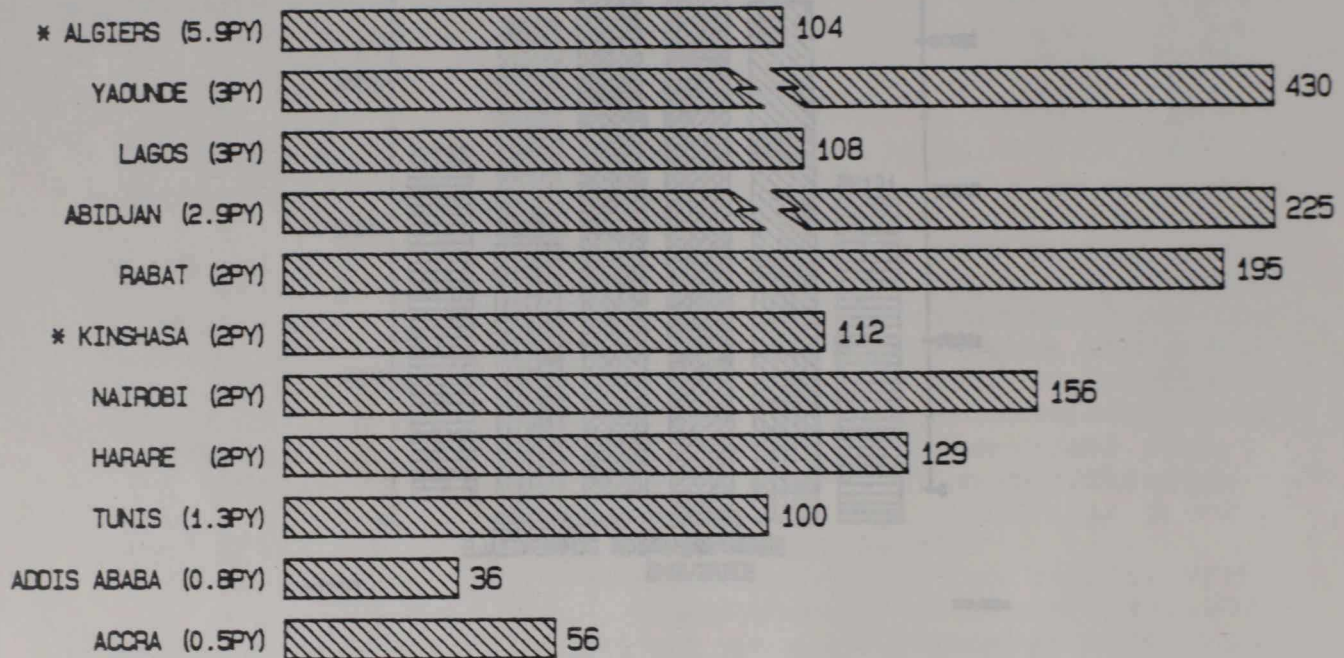

SELECTED WORKLOAD INDICATORS

FY APRIL 1986 - MARCH 1987

AFRICA POSTS

(PYS refer to Trade Program PYS)

CANADIAN BUSINESS VISITORS

CANADIAN TRADE ENQUIRIES

* 3 of 4 reports received