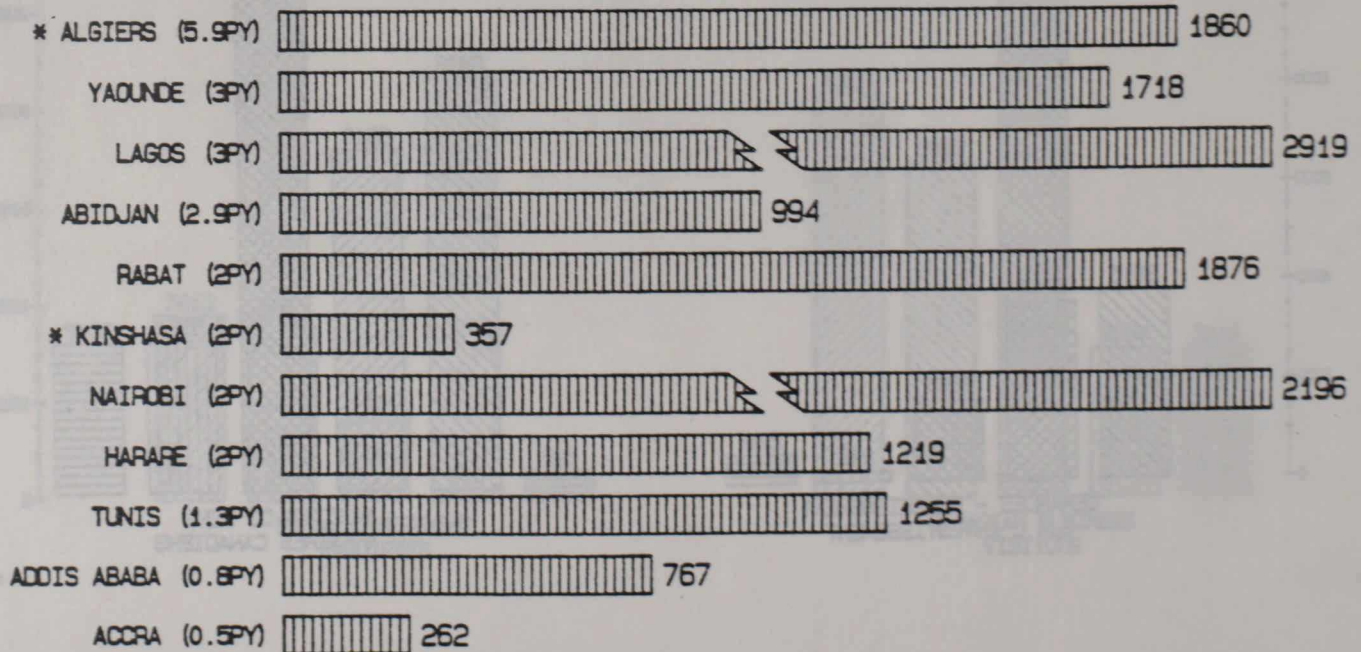

SELECTED WORKLOAD INDICATORS

FY APRIL 1986 - MARCH 1987

AFRICA POSTS

(PYS refer to Trade Program PYS)

CANADIAN BUSINESS VISITORS

CANADIAN TRADE ENQUIRIES

* 3 of 4 reports received