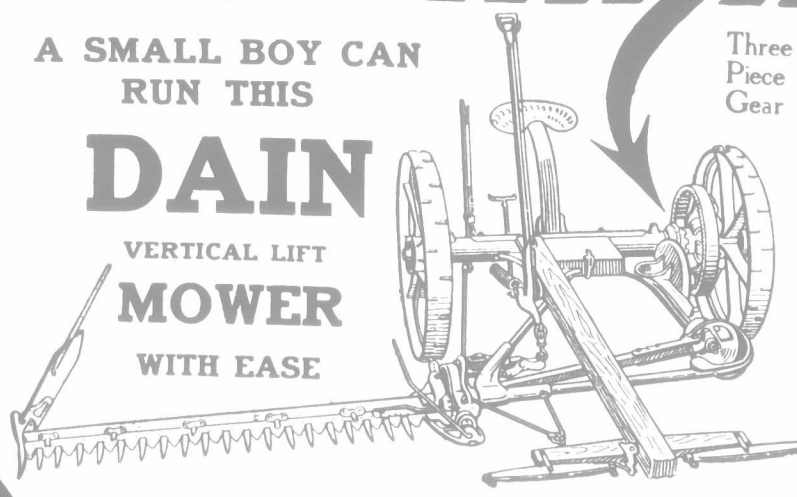

A SMALL BOY CAN
RUN THIS

DAIN
VERTICAL LIFT
MOWER
WITH EASE

Three
Piece
Gear

AND THIS IS WHY

The Dain Vertical Lift feature is controlled mechanically—not by sheer human strength, when raising the cutter bar over stumps or stones; or in turning corners. A pull at the hand lever or a push on the foot lever, and the cutter escapes all obstructions. In raising the cutter bar to an upright position, for transportation, the operation is made an easy and rapid one by using the hand lever and the foot lever together. This automatic control is at the driver's right. It is worked while in the seat.

The draft of the Dain Vertical Lift Mower is reduced to the smallest possible resistance because the weight of the cutting apparatus is carried on the wheels by means of the Dain adjustable coil spring. This large, strong coil spring keeps the cutter bar down to its work, and the cutting power is largely increased. Conditions being equal, the Dain Vertical Lift Mower will cut more hay and cut it easier than any mower made, and after the same amount of work will be in better condition than any other mower. For this reason, it lasts longer, and proves without doubt the very best mower investment that you could possibly make, from your standpoint.

The Dain Vertical Lift Mower is designed to make mowing easy. It is wonderfully strong. It is simply built and easiest handled. Saves your strength and spares your horses. Dain mowers are made to last and do their work the way you want it done. Ask the nearest Dain agent. He'll gladly show you why no other mower is as good. A post card request will bring our booklet of conclusive reasons why the Dain Mower is the mower for you. Tells you all about mowers. Don't wait. Get your pen and write now.

DAIN MANUFACTURING COMPANY, Limited
90 DAIN AVENUE, WELLAND, ONT.

The Safe-Lock fence

The Safe-Lock fence is the latest improvement in the line of Farm Fences. There are three points in which it supersedes other fences: