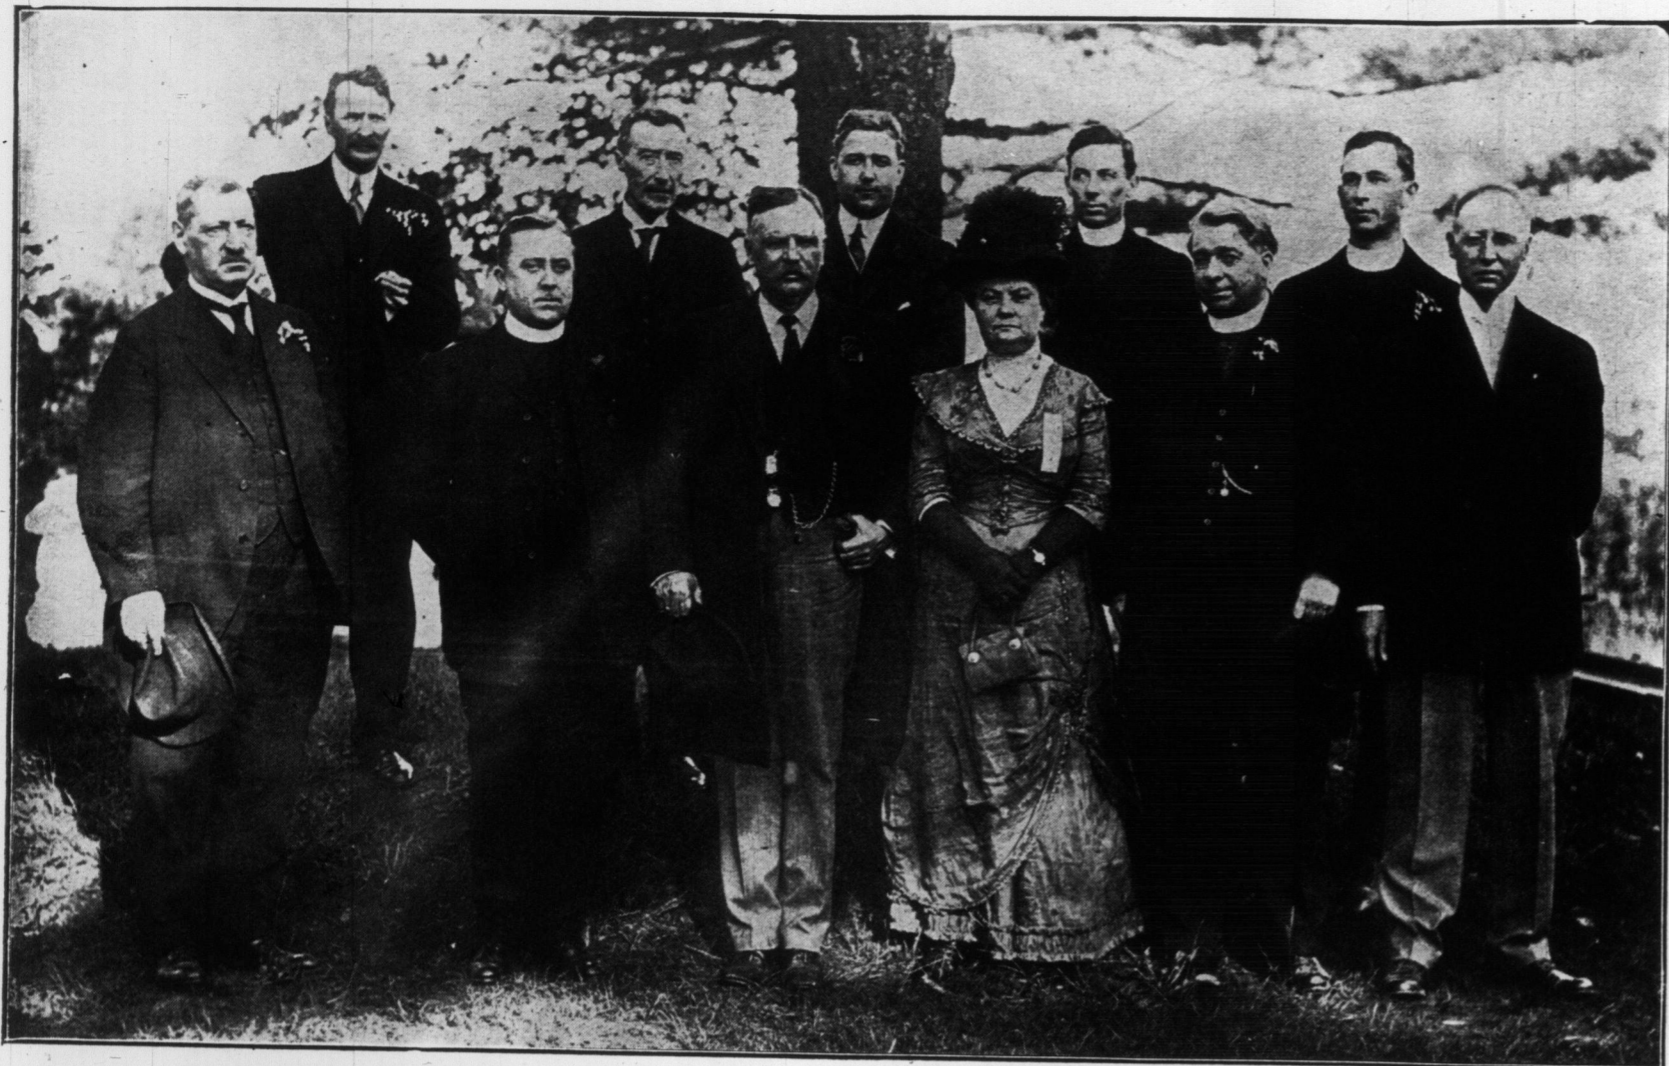

Catholic Lawn Fete at Renvoyle --- Aquatic Sports in Toronto

LAWN FETE UNDER THE AUSPICES OF THE CATHOLIC CHURCH EXTENSION SOCIETY. THE GROUP INCLUDES M. J. HANEY, GEORGE PLUNKETT MAGANN, REV. DR. BURKE, FATHER COLLINS (OTTAWA), FATHER McCAFFREY (PORT CREDIT), MISS HOSKINS, DR. R. J. DWYER.