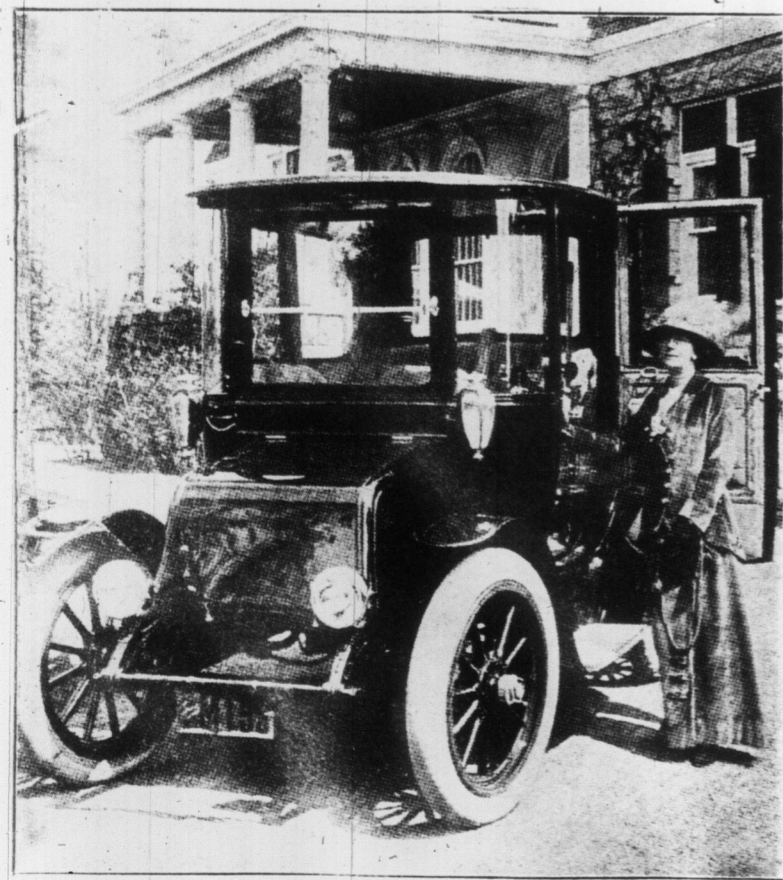

THE LUXURIOUS FIVE-PASSENGER ELECTRIC BROUGHAM PRESENTED TO MRS. BORDEN, WIFE OF THE PRIME MINISTER BY THE CONSERVATIVE MEMBERS OF THE HOUSE OF COMMONS.

ROYAL CANADIAN YACHT CLUB FLEET CRUISE TO OAKVILLE.