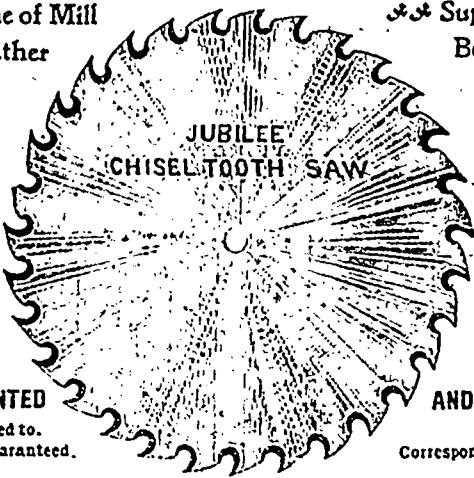

THE JAMES ROBERTSON CO., Limited.

Manufacturers of..... Saws of All Description

A Full Line of Mill
Rubber and Leather
Metal, &c., always

Supplies, including
Belting, Babbit
carried in stock.

Head Office:
144 William St.
MONTREAL

Factories at
MONTREAL,
TORONTO,
and
ST. JOHN, N.B.

ALL OUR SAWS
FULLY WARRANTED

Orders promptly attended to.
Satisfaction Guaranteed.

CIRCULAR, GANG
AND MILL SAWS A
SPECIALTY

Correspondence Solicited.

SUPPLIES