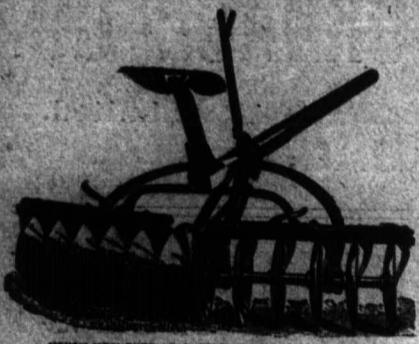

No instrument is more popular in Canada to-day than the

Bell Piano

And there is no better to be had.

The orchestral attachment renders possible the effect of sixteen different stringed instruments. It is used only in the "BELL." Send for free booklet, No. 40, it tells all about it.

Built to last a lifetime.

The BELL ORGAN & PIANO CO., Limited, GUELPH, ONTARIO.

Have you noticed that one pound of Blue Ribbon Ceylon Tea is equal to a pound and a quarter of any other kind?

The Universal Favorite
Noxon Disc Harrow
(OUT-THROW).

The only Disc Harrow that has adjustable pressure springs. This feature is invaluable on hard or uneven ground.