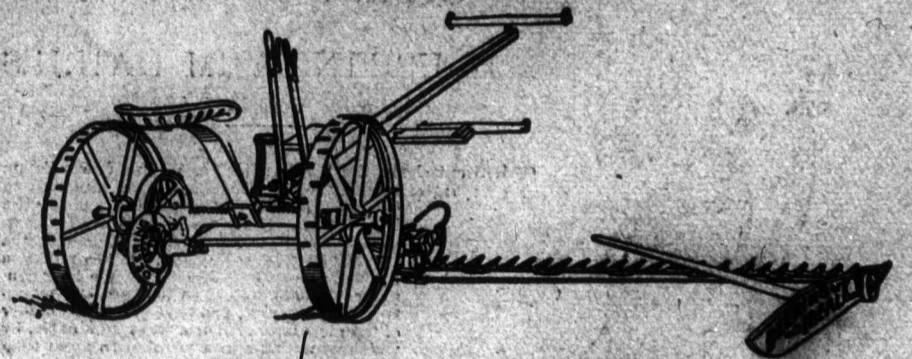

THE MACHINE THAT MADE AMERICA FAMOUS.

HERE IT IS.

DEERING IDEAL MOWER.

This is the machine competitors claim to have "just like it" or "just as good." There is only one "BEST" and that the DEERING.

IT PAYS TO USE DEERING MACHINES.

Deering Harvester Company,

Main Office and Factory:
CHICAGO, U. S. A.

Permanent Branch Houses:
TORONTO, ONT. MONTREAL, QUE.
LONDON, ONT. WINNIPEG, MAN.

A Cultivator

of World-Wide Renown.

THE Massey-Harris Cultivator

Is made almost entirely of steel. The framework, sections, teeth and shoes are of steel, which accounts for the splendid wearing qualities of the implement.

Every farm should have a MASSEY-HARRIS CULTIVATOR among its implements. It stirs up the soil and cultivates it at a perfectly uniform depth. Farmers who have used it say they would not be without it—it is such a saver of time and labor.

Massey-Harris Co.,
Limited.
Toronto, Canada.