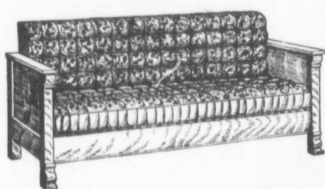

A COUCH—A BED—A WARDROBE