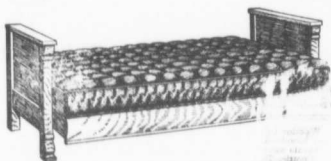

A COUCH—A BED—A WARDROBE