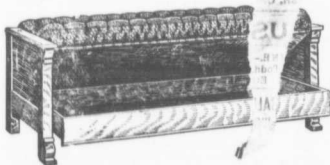

A COUCH—A BED—A WARDROBE